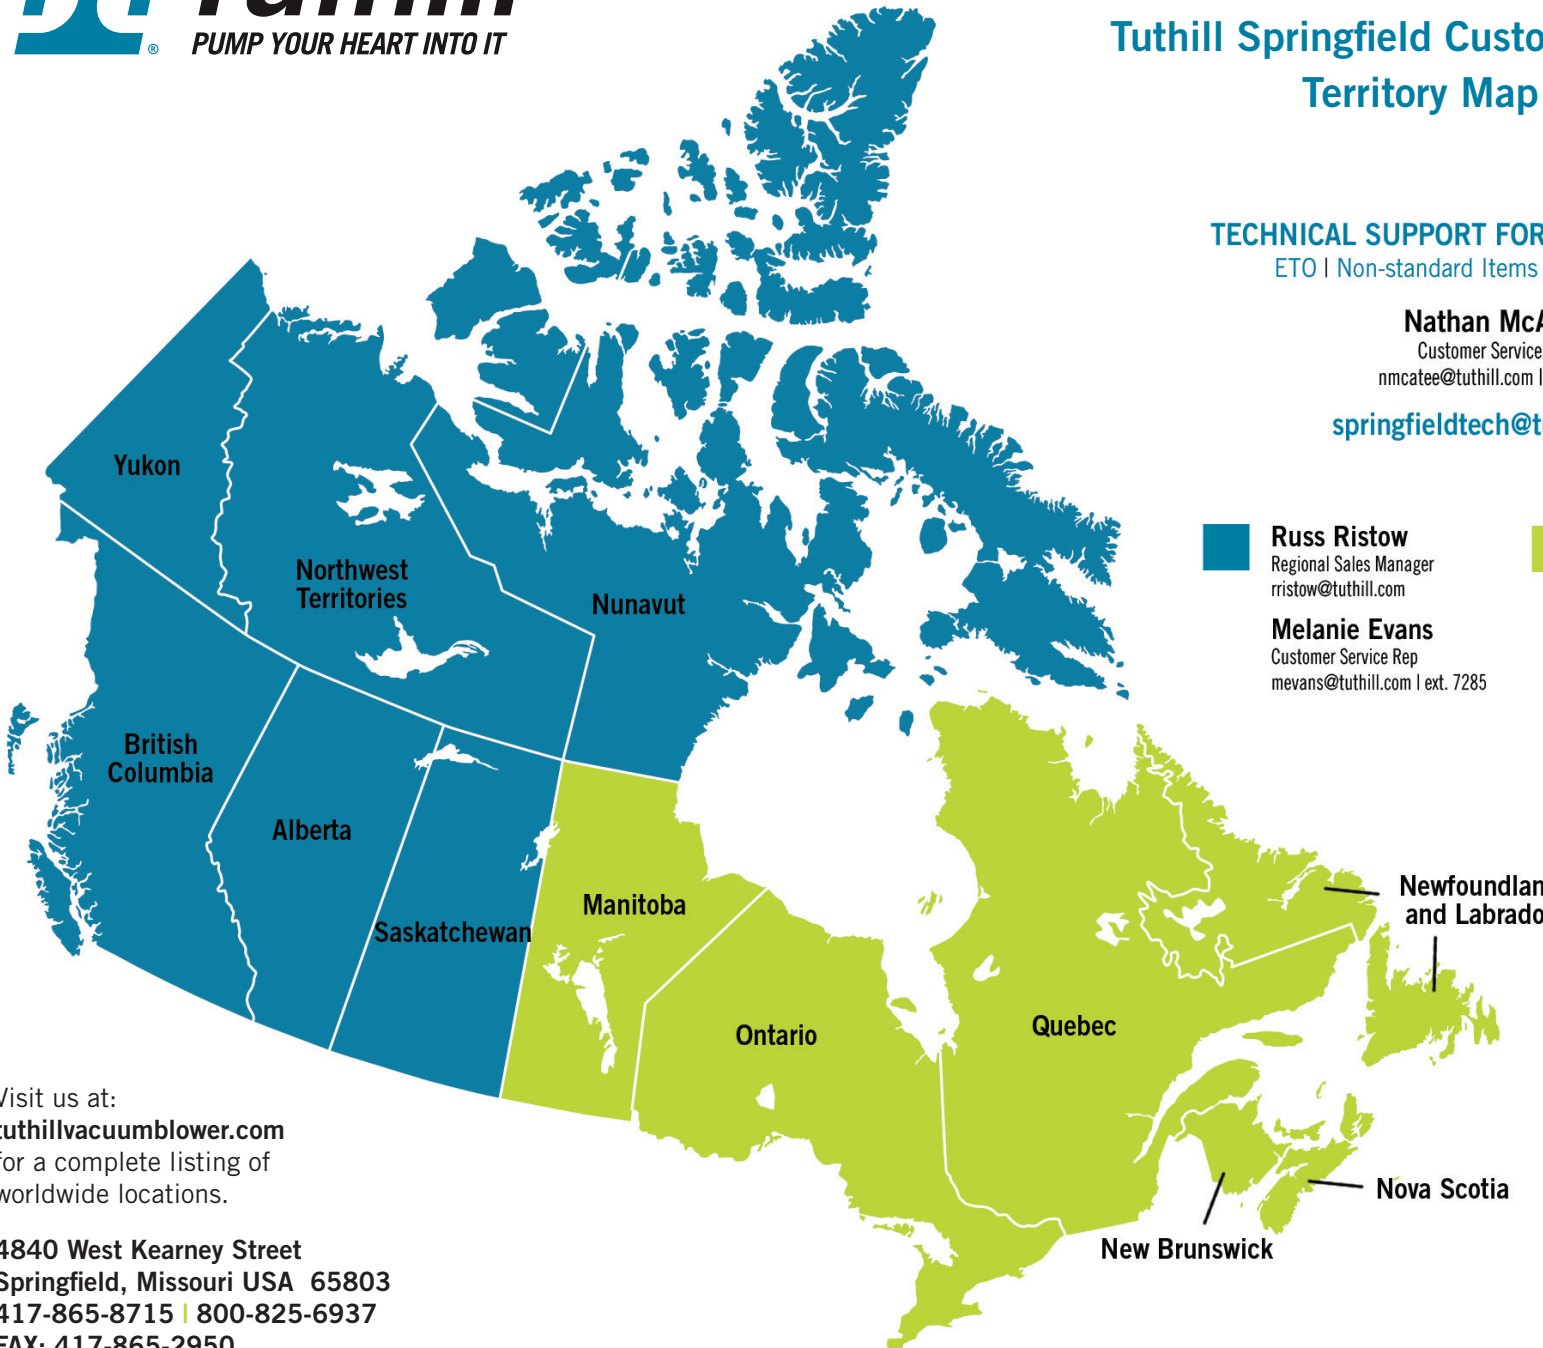

TUTHILL SPRINGFIELD

Tuthill Springfield Customer Service & RSM Territory Map | Canada

TECHNICAL SUPPORT FOR ALL TERRITORIES
ETO | Non-standard Items | Troubleshooting

Nathan McAtee
Customer Service Rep
nmcaatee@tuthill.com | ext. 7321