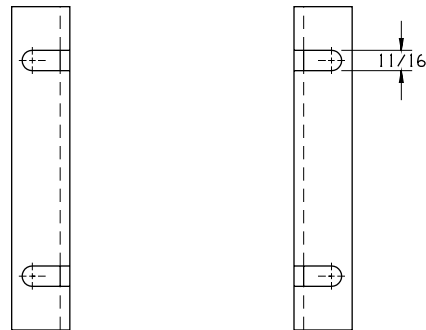

BLOWER MODEL	A	B	C	D	E	F		WEIGHT LBS
						MIN	MAX	
5003	15 1/4	7 3/8	4 1/2	8 7/16	2 1/2 NPT	3 3/8	3 9/16	152
5006	17 7/8	8 11/16	5 13/16	11 1/16	4 NPT	4 11/16	4 7/8	185
5009	20 7/8	10 3/16	7 5/16	14 1/16	4 NPT	6 3/16	6 3/8	222

5006 LEFT DRIVE SHOWN

BOTTOM VIEW OF FEET

NOTE:
REFER TO CURRENT MAINTENANCE
MANUAL FOR SERVICE INSTRUCTIONS

Tuthill Springfield, MO USA
PUMP YOUR HEART INTO IT tuthillvacuumblower.com

CP SERIES OUTLINE DRAWING

5000 VERTICAL FLOW-GREASE DRIVE

DR BD 3-1-05 CH BD 3-1-05

SIZE# C4 SCALE# 5/16 WT LBS