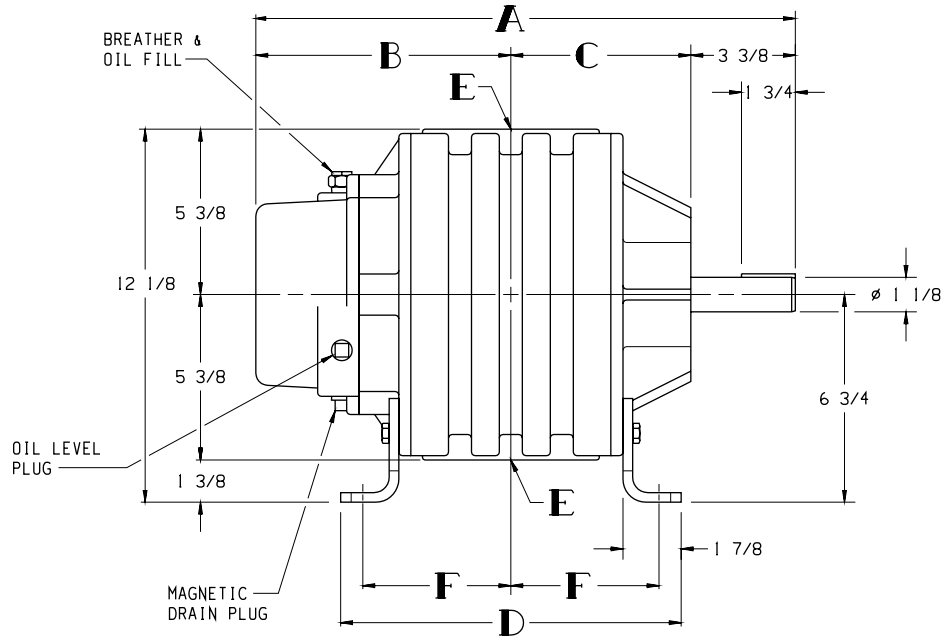

BLOWER MODEL	A	B	C	D	E	F		WEIGHT LBS
						MIN	MAX	
5003	15 1/4	7 3/8	4 1/2	8 7/16	2 1/2 NPT	3 3/8	3 9/16	152
5006	17 7/8	8 11/16	5 13/16	11 1/16	4 NPT	4 11/16	4 7/8	185
5009	20 7/8	10 3/16	7 5/16	14 1/16	4 NPT	6 3/16	6 3/8	222

5006 LEFT DRIVE SHOWN

BOTTOM VIEW OF FEET

NOTE:
REFER TO CURRENT MAINTENANCE
MANUAL FOR SERVICE INSTRUCTIONS

Tuthill Springfield, MO USA
PUMP YOUR HEART INTO IT tuthillvacuumblower.com

CP SERIES OUTLINE DRAWING

5000 VERTICAL FLOW-GREASE DRIVE

DR BD 3-1-05 CH BD 3-1-05

SIZE# C4 SCALE# 5/16 WT LBS