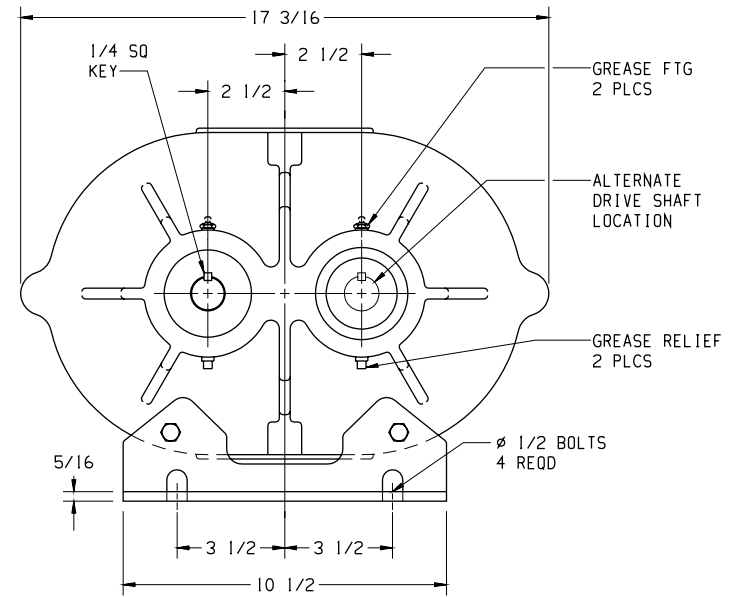

BLOWER MODEL	A	B	C	D	E	F		WEIGHT LBS
						MIN	MAX	
5003	15 1/4	7 3/8	4 1/2	8 7/16	2 1/2 NPT	3 3/8	3 9/16	152
5006	17 7/8	8 11/16	5 13/16	11 1/16	4 NPT	4 11/16	4 7/8	185
5009	20 7/8	10 3/16	7 5/16	14 1/16	4 NPT	6 3/16	6 3/8	222

5006 LEFT DRIVE SHOWN

BOTTOM VIEW OF FEET

NOTE:
REFER TO CURRENT MAINTENANCE
MANUAL FOR SERVICE INSTRUCTIONS

Tuthill Springfield, MO USA
PUMP YOUR HEART INTO IT tuthillvacuumblower.com

CP SERIES OUTLINE DRAWING

5000 VERTICAL FLOW-GREASE DRIVE

DR BD 3-1-05 CH BD 3-1-05

SIZE# C4 SCALE# 5/16 WT LBS