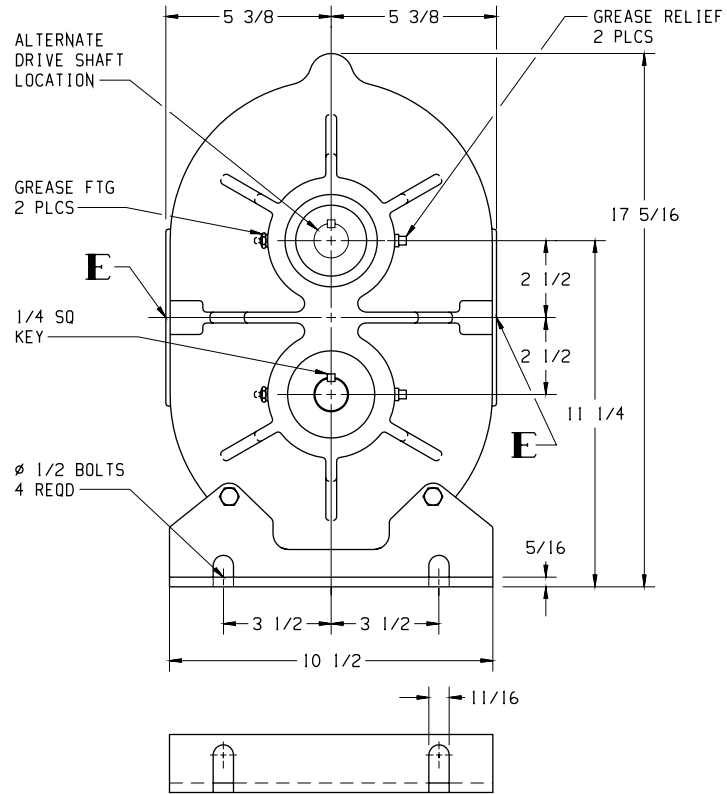

BLOWER MODEL	A	B	C	D	E	F		WEIGHT LBS
						MIN	MAX	
5003	15 1/4	7 3/8	4 1/2	8 7/16	2 1/2 NPT	3 3/8	3 9/16	152
5006	17 7/8	8 11/16	5 13/16	11 1/16	4 NPT	4 11/16	4 7/8	185
5009	20 7/8	10 3/16	7 5/16	14 1/16	4 NPT	6 3/16	6 3/8	222

BOTTOM VIEW OF FEET

NOTE:
REFER TO CURRENT MAINTENANCE
MANUAL FOR SERVICE INSTRUCTIONS

5006 BOTTOM DRIVE SHOWN

Tuthill Springfield, MO USA
PUMP YOUR HEART INTO IT tuthillvacuumblower.com

CP SERIES OUTLINE DRAWING

5000 - HORIZONTAL FLOW-GREASE DRIVE

DR: BD 3-1-05 CH: BD 3-1-05

SIZE: C4 SCALE: 5/16 WT LBS