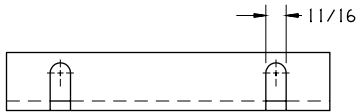

BLOWER MODEL	A	B	C	D	E	F		WEIGHT LBS
						MIN	MAX	
5003	15 1/4	7 3/8	4 1/2	8 7/16	2 1/2 NPT	3 3/8	3 9/16	152
5006	17 7/8	8 11/16	5 13/16	11 1/16	4 NPT	4 11/16	4 7/8	185
5009	20 7/8	10 3/16	7 5/16	14 1/16	4 NPT	6 3/16	6 3/8	222

BOTTOM VIEW OF FEET

NOTE:
REFER TO CURRENT MAINTENANCE
MANUAL FOR SERVICE INSTRUCTIONS

5006 BOTTOM DRIVE SHOWN

Tuthill Springfield, MO USA
PUMP YOUR HEART INTO IT tuthillvacuumblower.com

CP SERIES OUTLINE DRAWING

5000 - HORIZONTAL FLOW-GREASE DRIVE

DR: BD 3-1-05 CH: BD 3-1-05

SIZE: C4 SCALE: 5/16 WT LBS