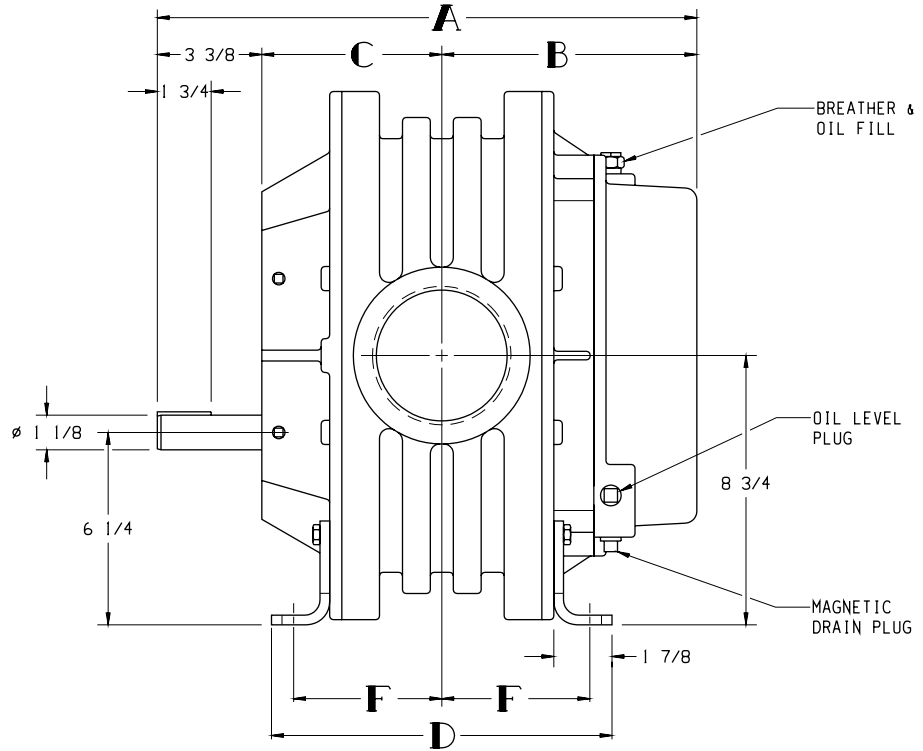

BLOWER MODEL	A	B	C	D	E	F		WEIGHT LBS
						MIN	MAX	
5003	15 1/4	7 3/8	4 1/2	8 7/16	2 1/2 NPT	3 3/8	3 9/16	152
5006	17 7/8	8 11/16	5 13/16	11 1/16	4 NPT	4 11/16	4 7/8	185
5009	20 7/8	10 3/16	7 5/16	14 1/16	4 NPT	6 3/16	6 3/8	222

BOTTOM VIEW OF FEET

NOTE:
REFER TO CURRENT MAINTENANCE
MANUAL FOR SERVICE INSTRUCTIONS

5006 BOTTOM DRIVE SHOWN

Tuthill Springfield, MO USA
PUMP YOUR HEART INTO IT tuthillvacuumblower.com

CP SERIES OUTLINE DRAWING

5000 - HORIZONTAL FLOW-GREASE DRIVE

DR: BD 3-1-05 CH: BD 3-1-05

SIZE: C4 SCALE: 5/16 WT LBS