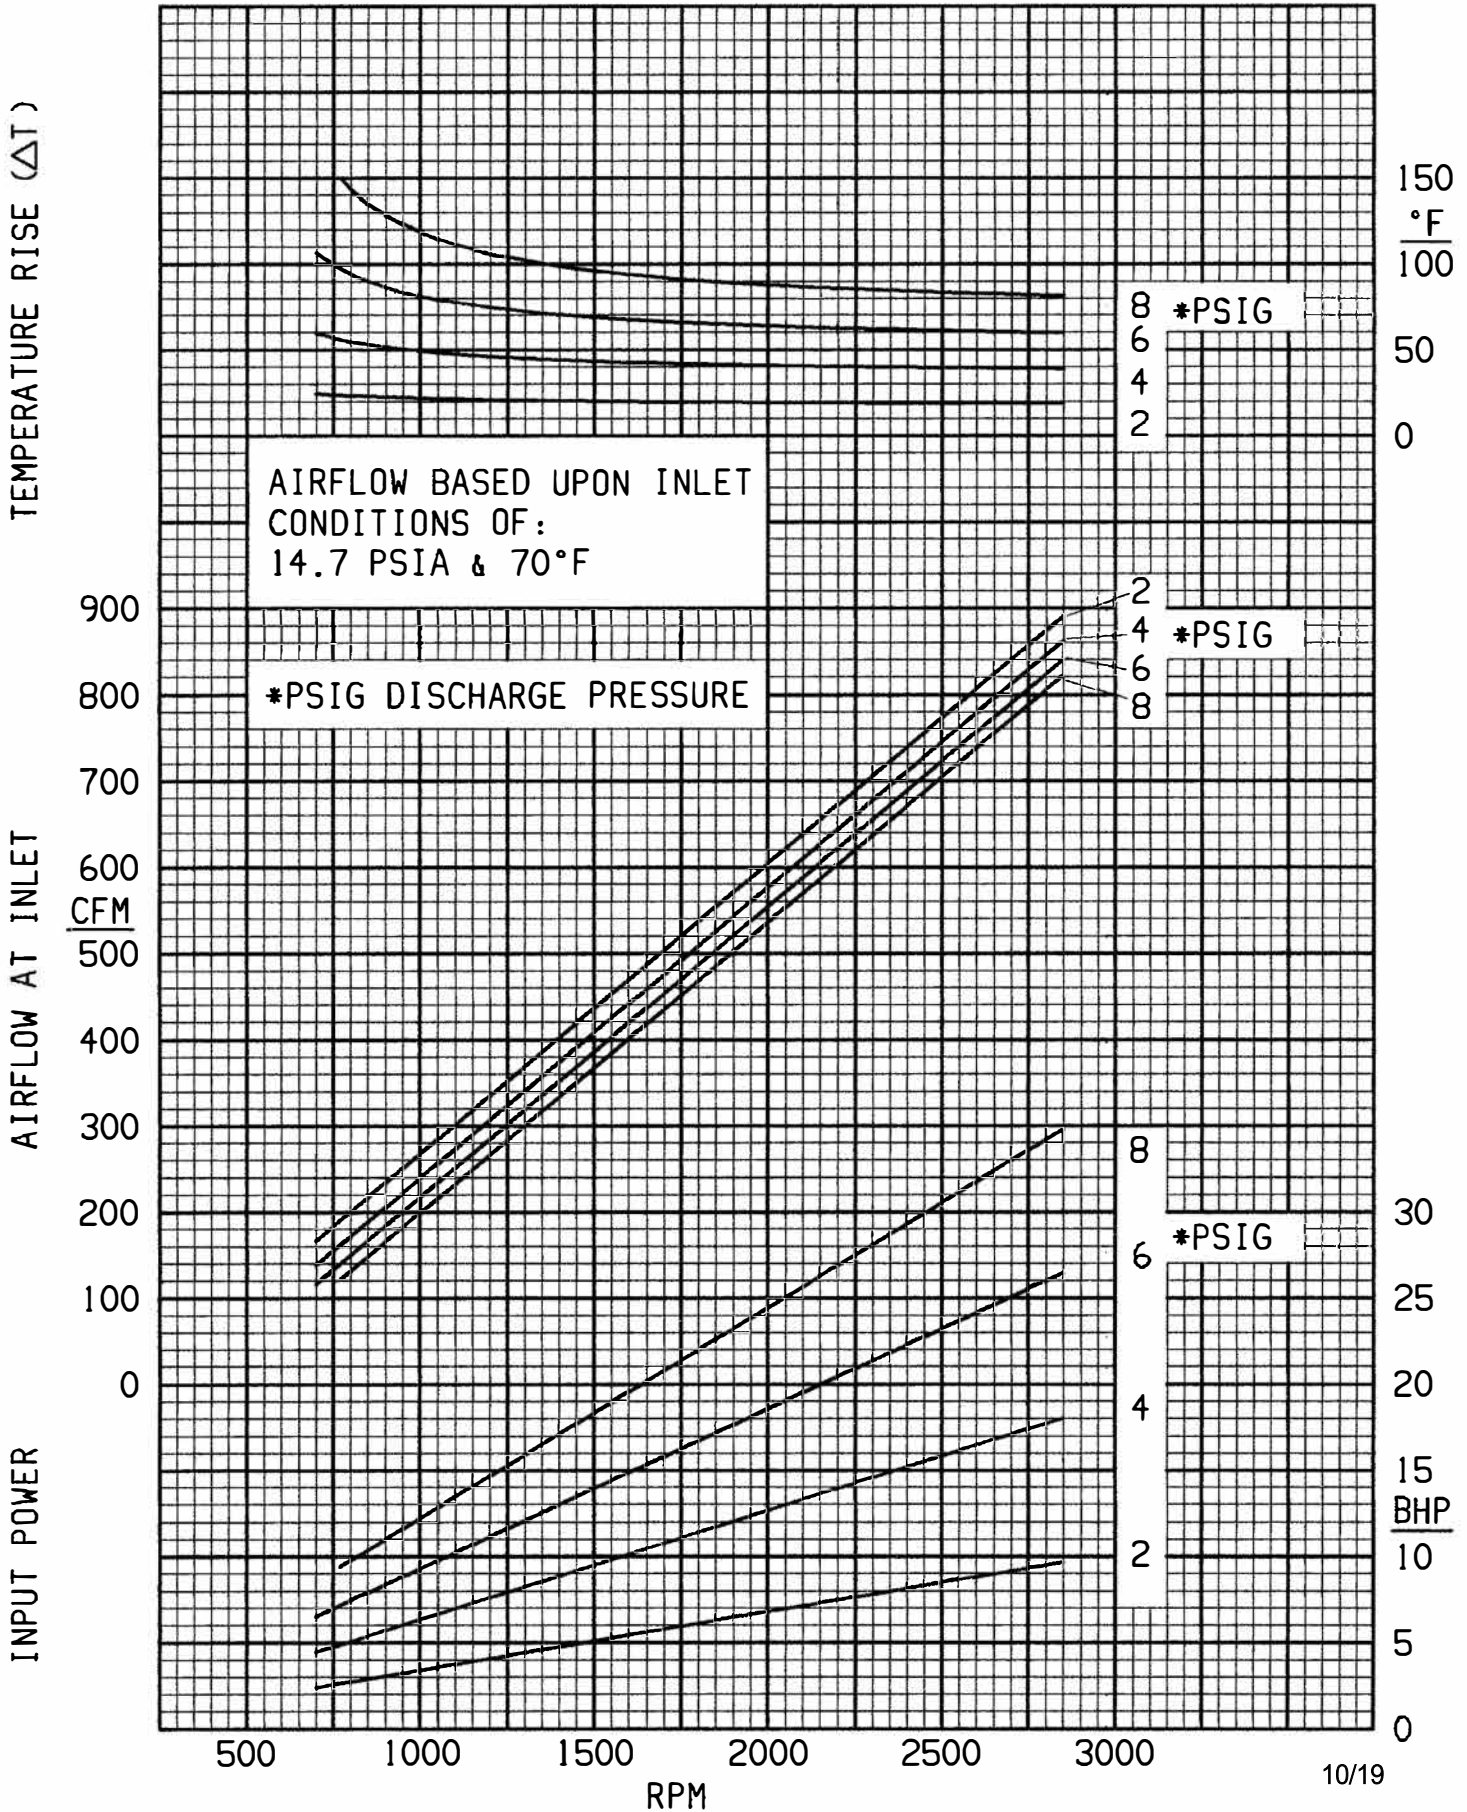

CP 5009 TRI-LOBE BLOWER PRESSURE CURVE (.337 CFR DISPL. 3-LOBE)

CP 5009 TRI-LOBE VACUUM CURVE

(.337 CFR DISPL. 3-LOBE)