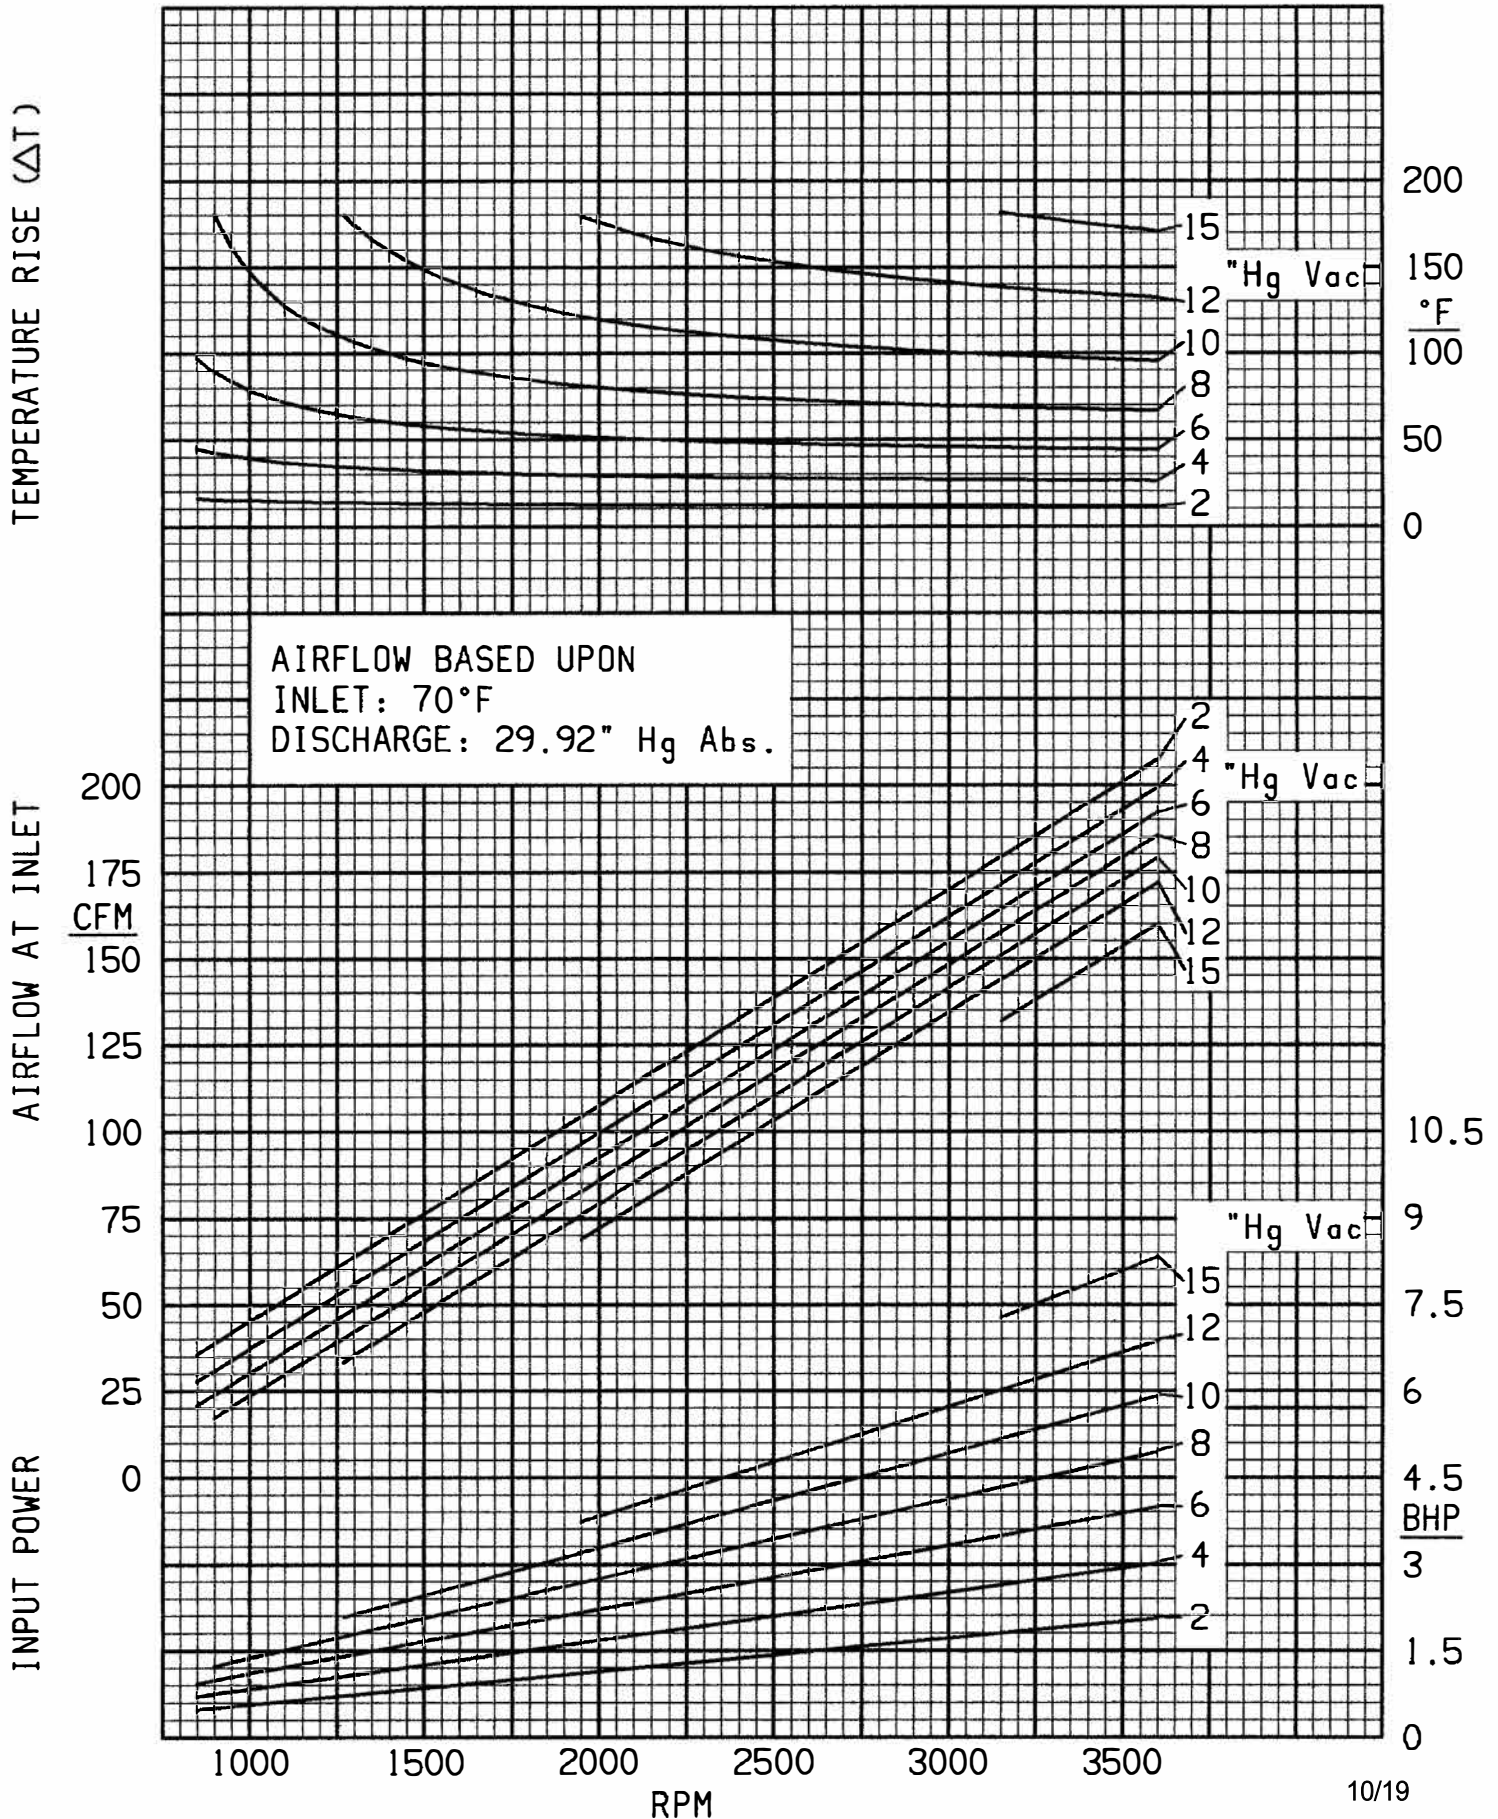

CP 3003 TRI-LOBE BLOWER PRESSURE CURVE

(.062 CFR DISPL. 3-LOBE)

CP 3003 TRI-LOBE VACUUM CURVE

(.062 CFR DISPL. 3-LOBE)