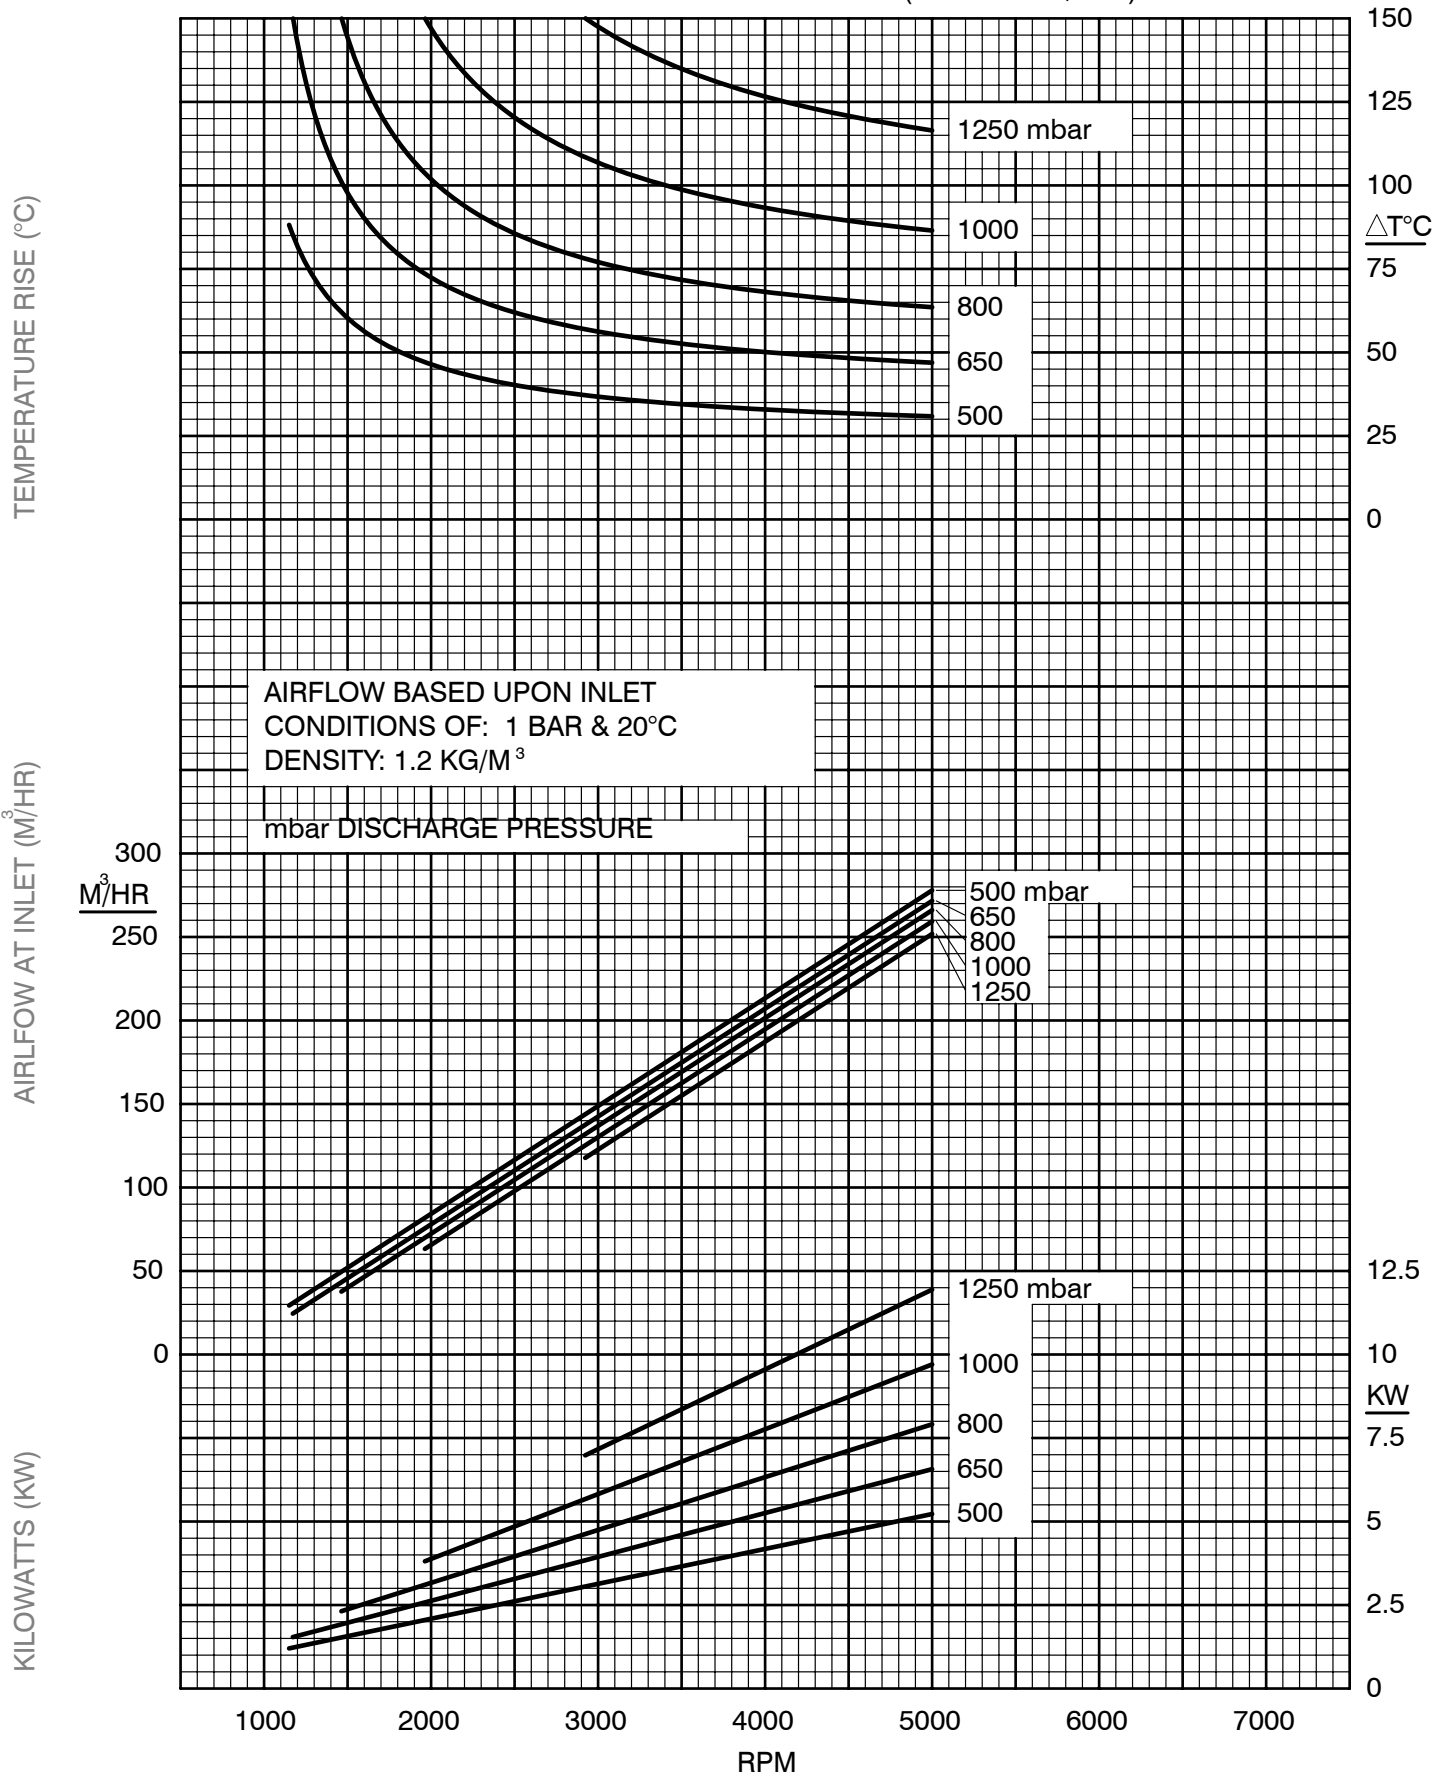

3203 QX 3-LOBE PRESSURE SLIP CURVE

(1.08 LITERS/REV)

3203 QX 3-LOBE VACUUM SLIP CURVE

(1.08 LITERS/REV)