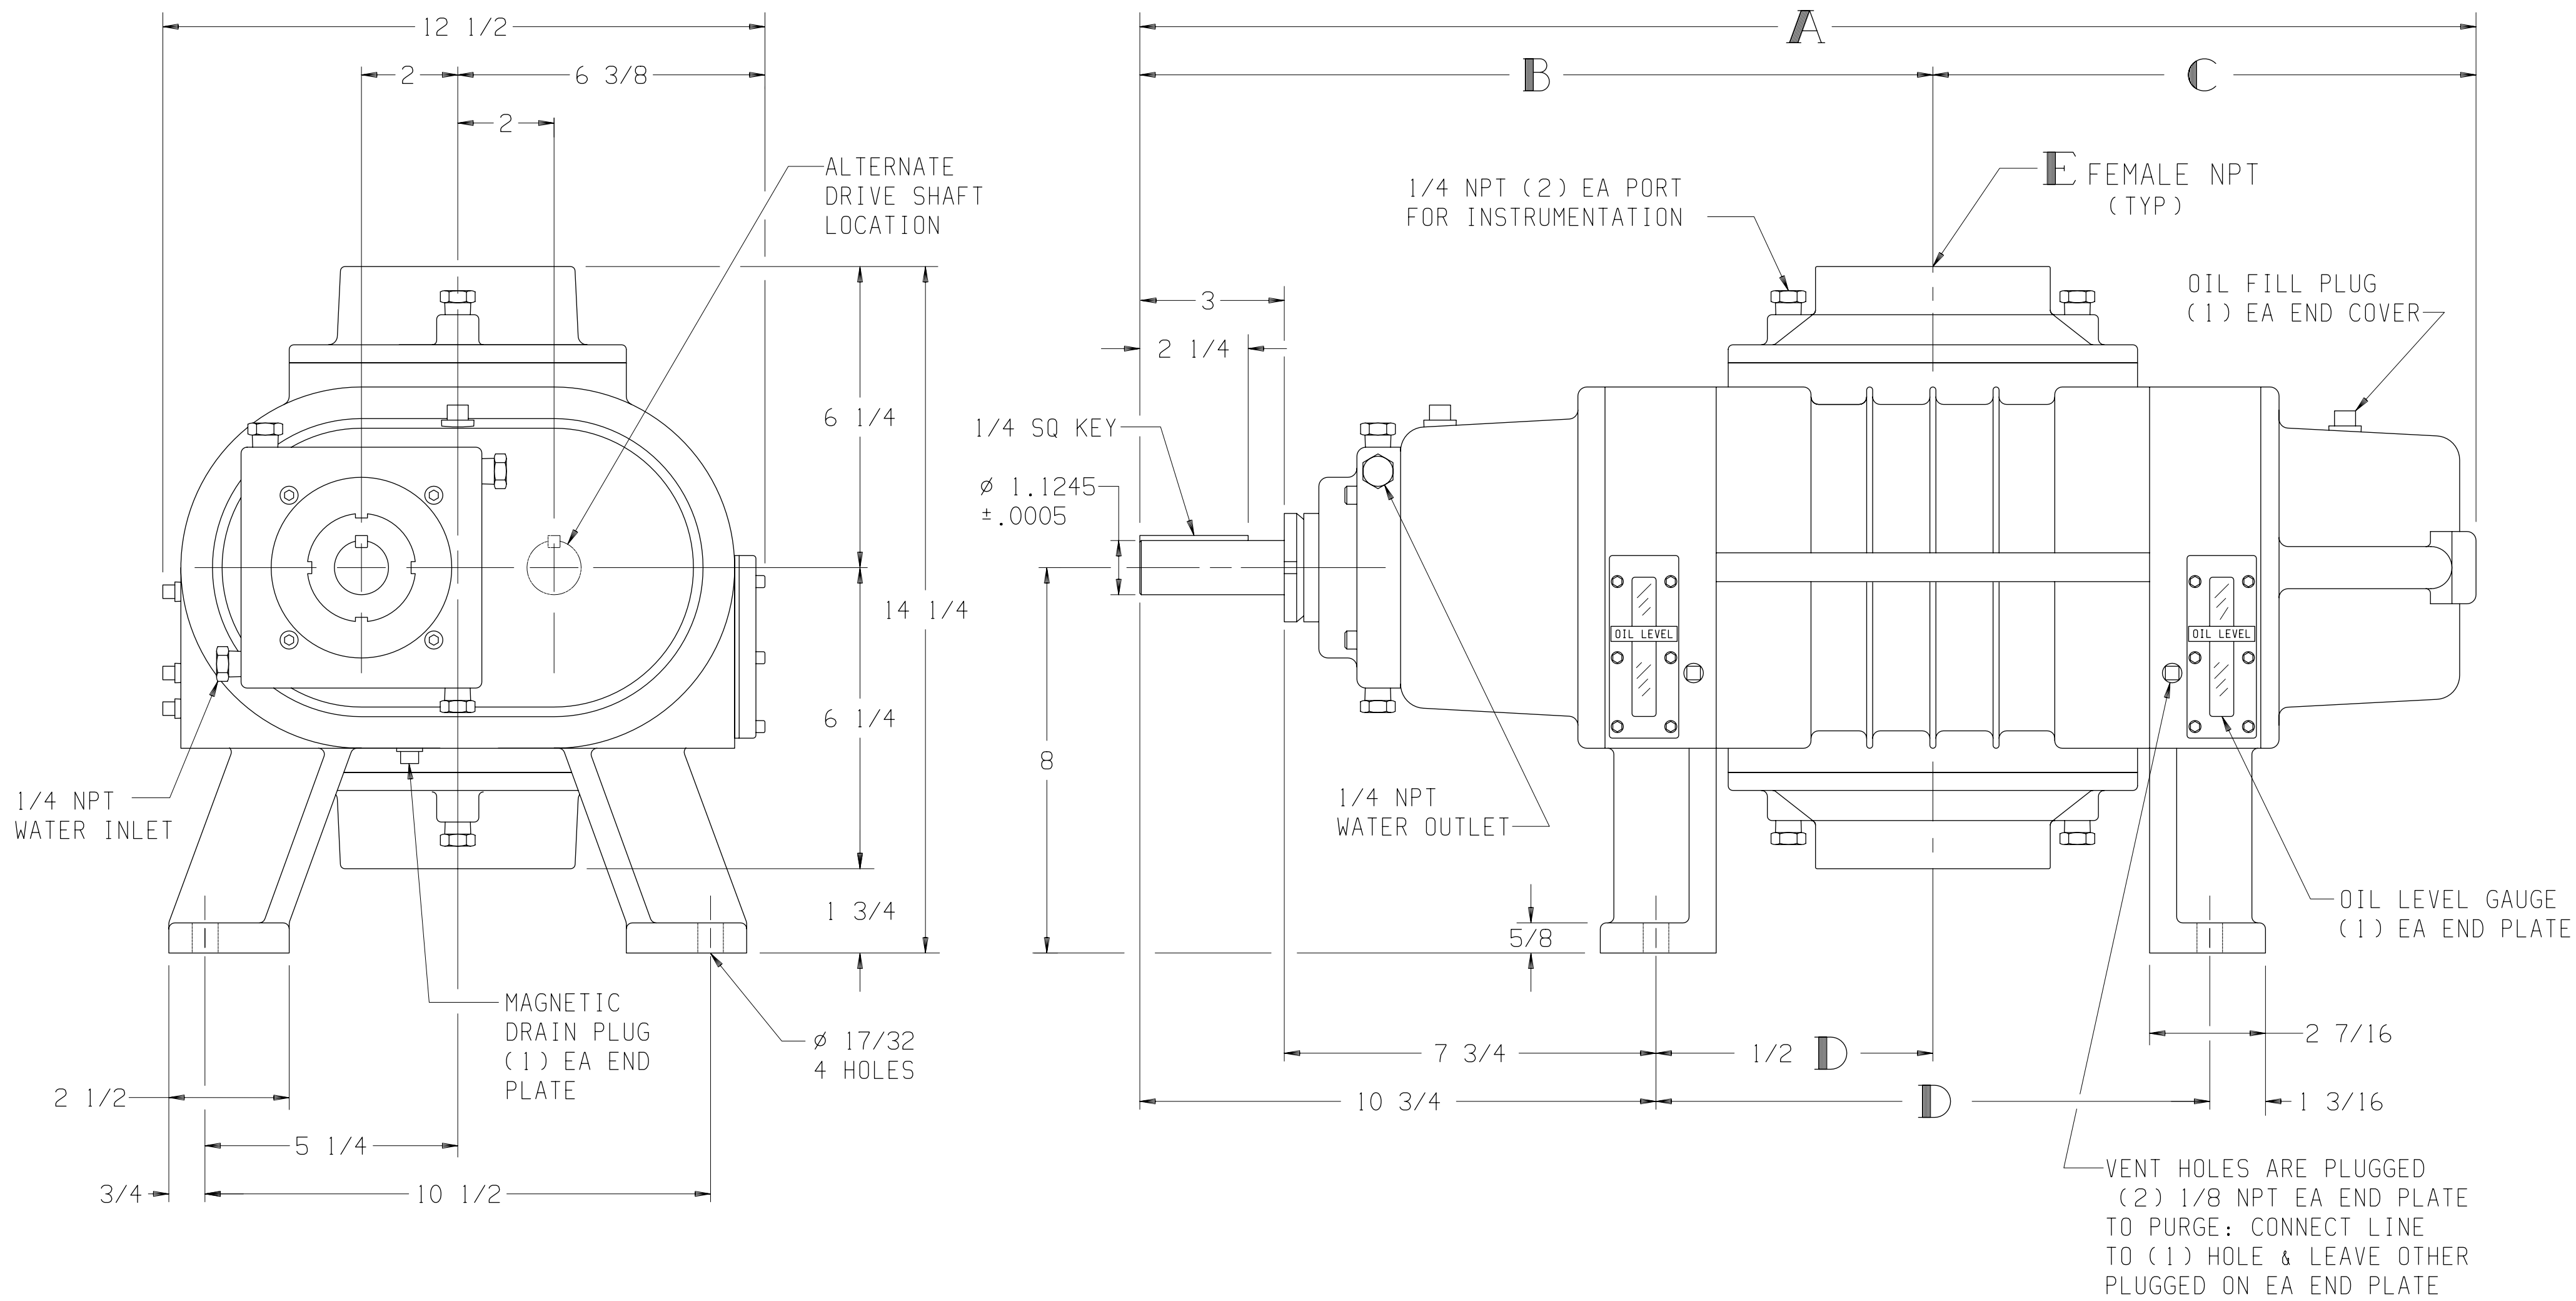

MODEL	A	B	C	D	E	WT
4009	27 13/16	16 1/2	11 5/16	11 1/2	3 NPT	210
4012	30 13/16	18	12 13/16	14 1/2	4 NPT	235

LTR	REVISION	DATE	DR	CH
G	REVISED DR SFT & COVER: MODEL WAS 4000-67: REMOVED 4006 (ECN 5587)	3-11-10	CM	BD

4009 SHOWN

REFER TO CURRENT MAINTENANCE MANUAL FOR SERVICE INSTRUCTIONS

Tuthill 800.825.6937
 ROTARY BLOWER OUTLINE
 4000-67
 DR CM.3-11-10 CH BD 3-11-10
 SIZE: C4 SCALE: 3/8 WT LBS