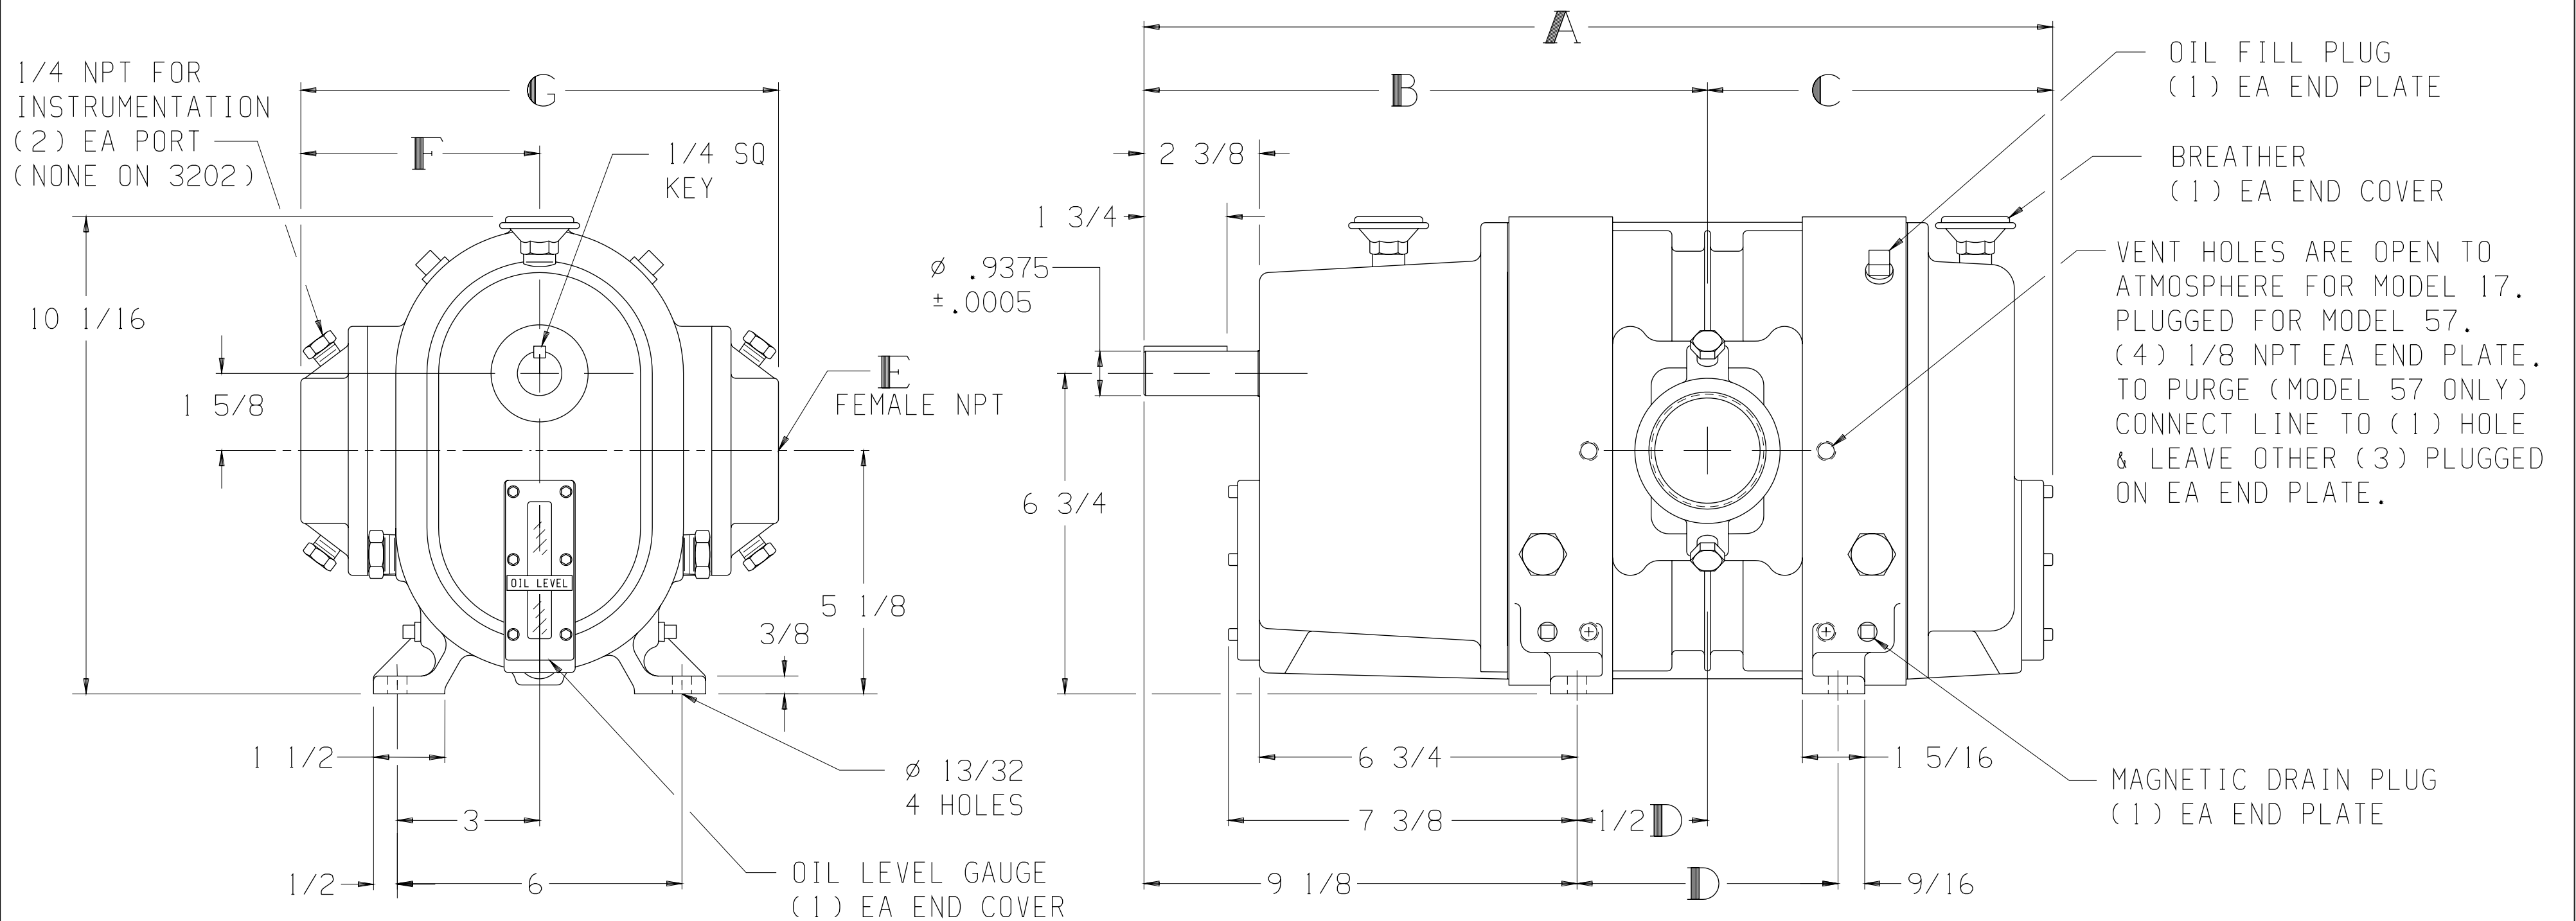

MODEL	A	B	C	D	E	F	G
3202	17 5/8	11 1/8	6 1/2	4	1 1/2	4	8
3204	19 1/8	11 7/8	7 1/4	5 1/2	2	5	10
3206	21 1/8	12 7/8	8 1/4	7 1/2	2 1/2	5	10
3210	25 1/8	14 7/8	10 1/4	11 1/2	3	5 1/2	11

LTR	REVISION	DATE	DR	CH
C	REDRAWN PER LATEST STD'S (ECN 1643)	3-20-91	JS	LB
D	UPDATED TAB DIM LETTERS (ECN 2990)	4-11-97	SM	CM

3202 UNIT HAS PORT FITTINGS INTEGRAL WITH HOUSING

3204 SHOWN

REFER TO CURRENT MAINTENANCE MANUAL FOR SERVICE INSTRUCTIONS

Tuthill 800.825.6937

ROTARY BLOWER OUTLINE

SIZE: C2 3200-17T/57T

DR JS 2-27-91 CH LB 3-21-91