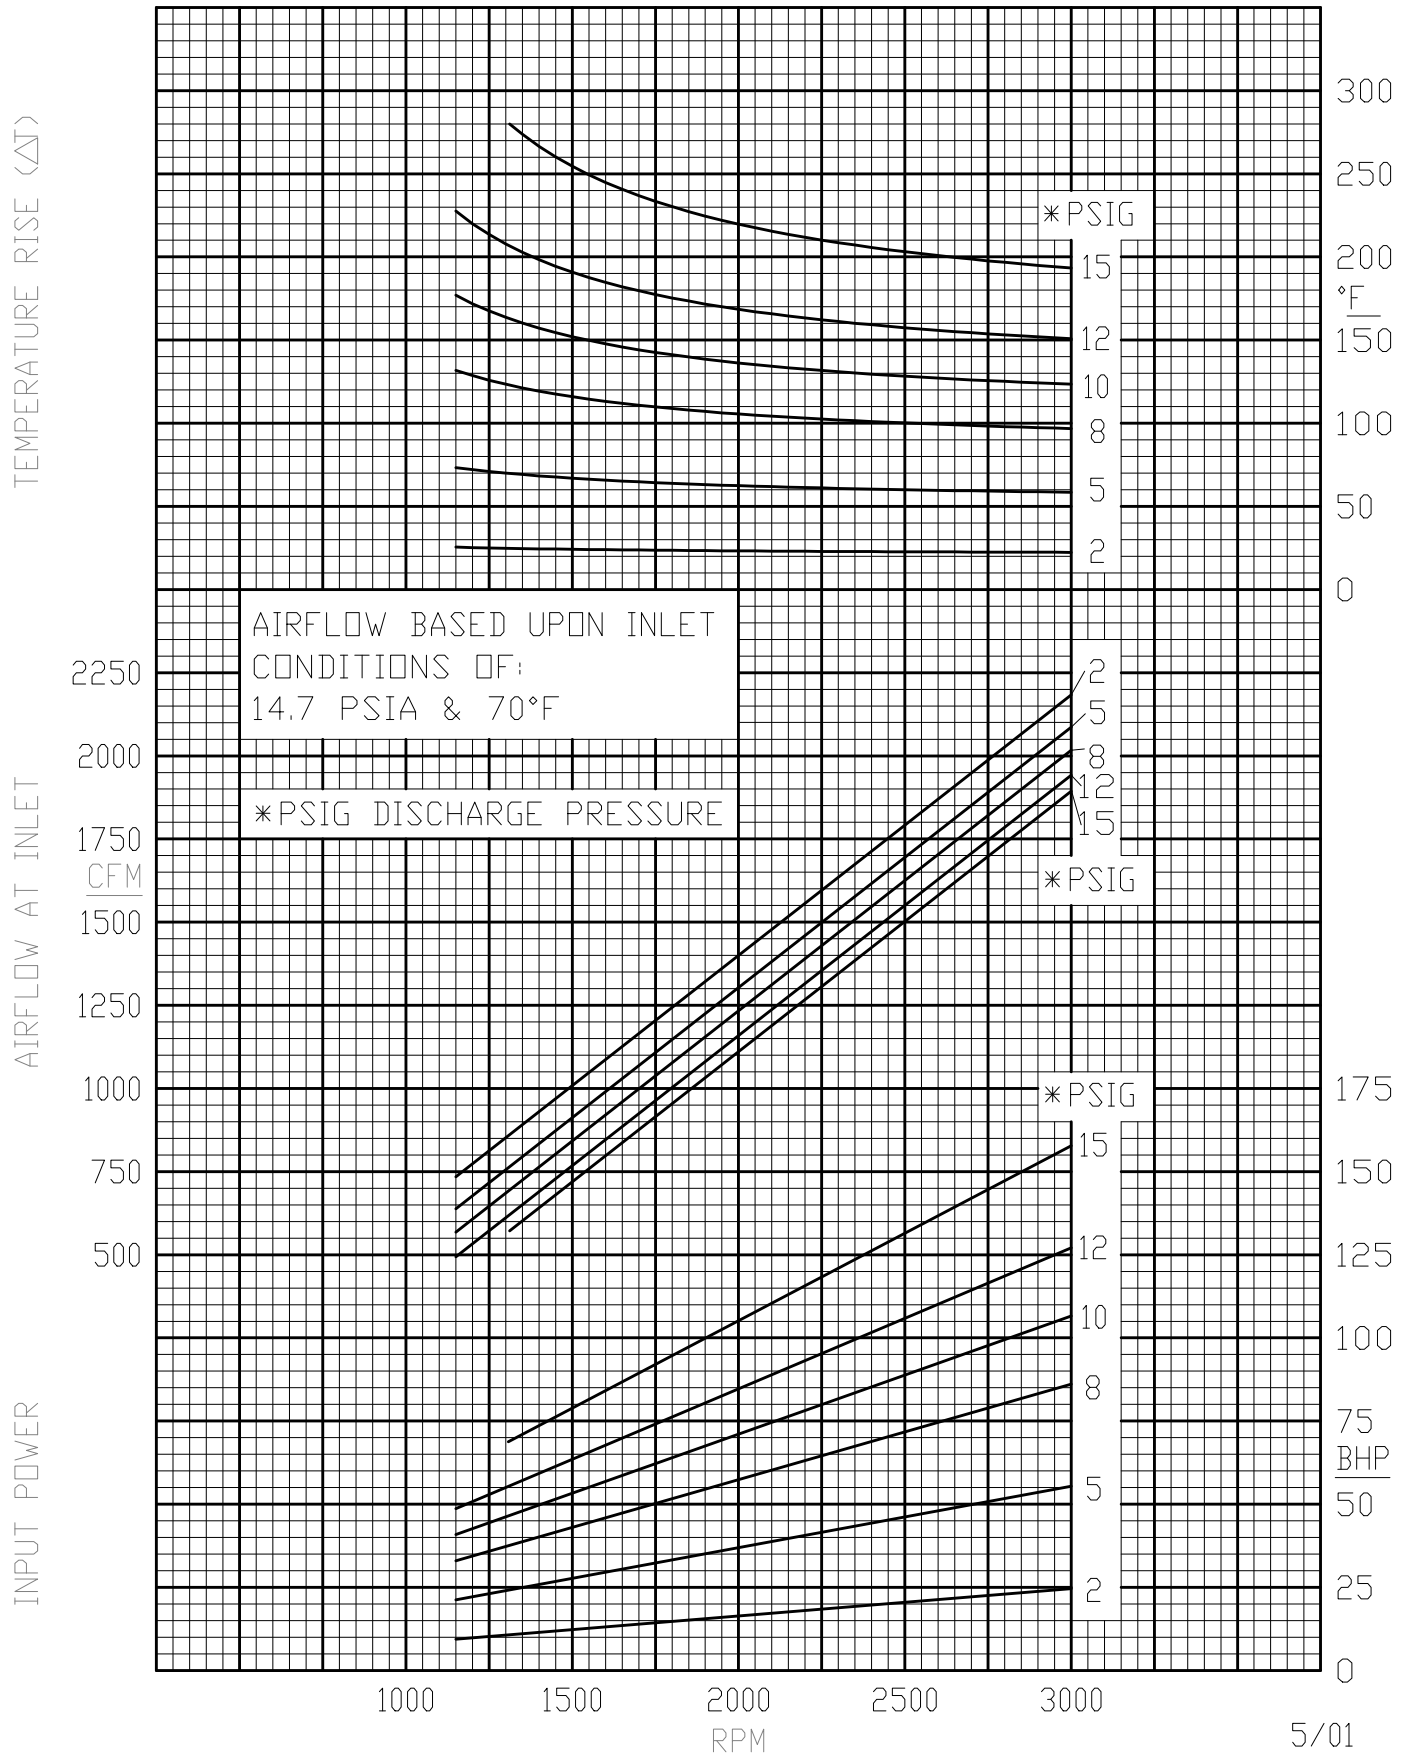

6016 EQUALIZER[®] PRESSURE CURVE

(.783 CFR DISPL.)

6016 EQUALIZER[®] VACUUM CURVE

(.783 CFR DISPL.)