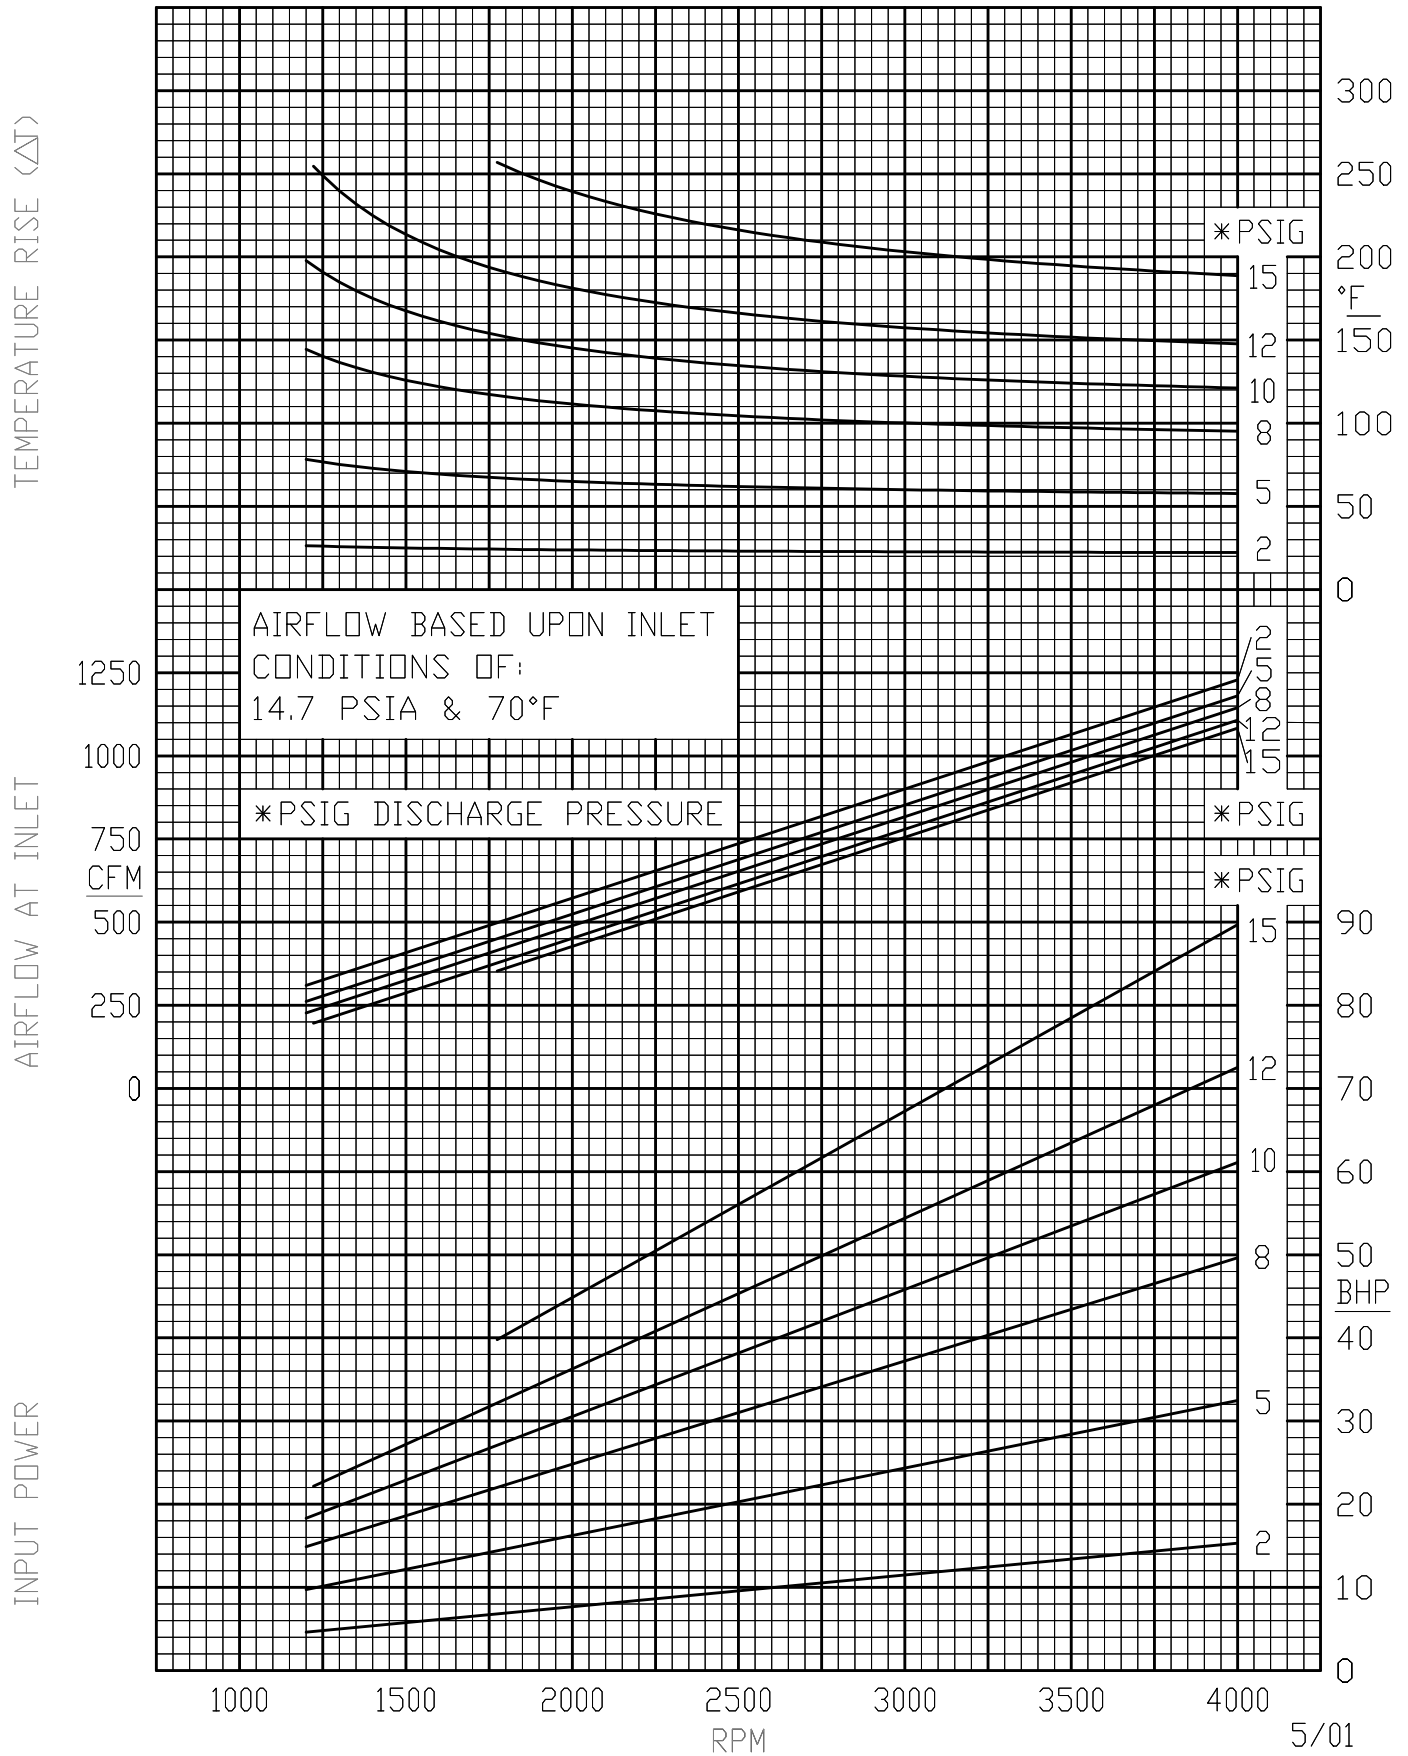

4612 EQUALIZER[®] PRESSURE CURVE

(.328 CFR DISPL.)

4612 EQUALIZER[®] VACUUM CURVE

(.328 CFR DISPL.)