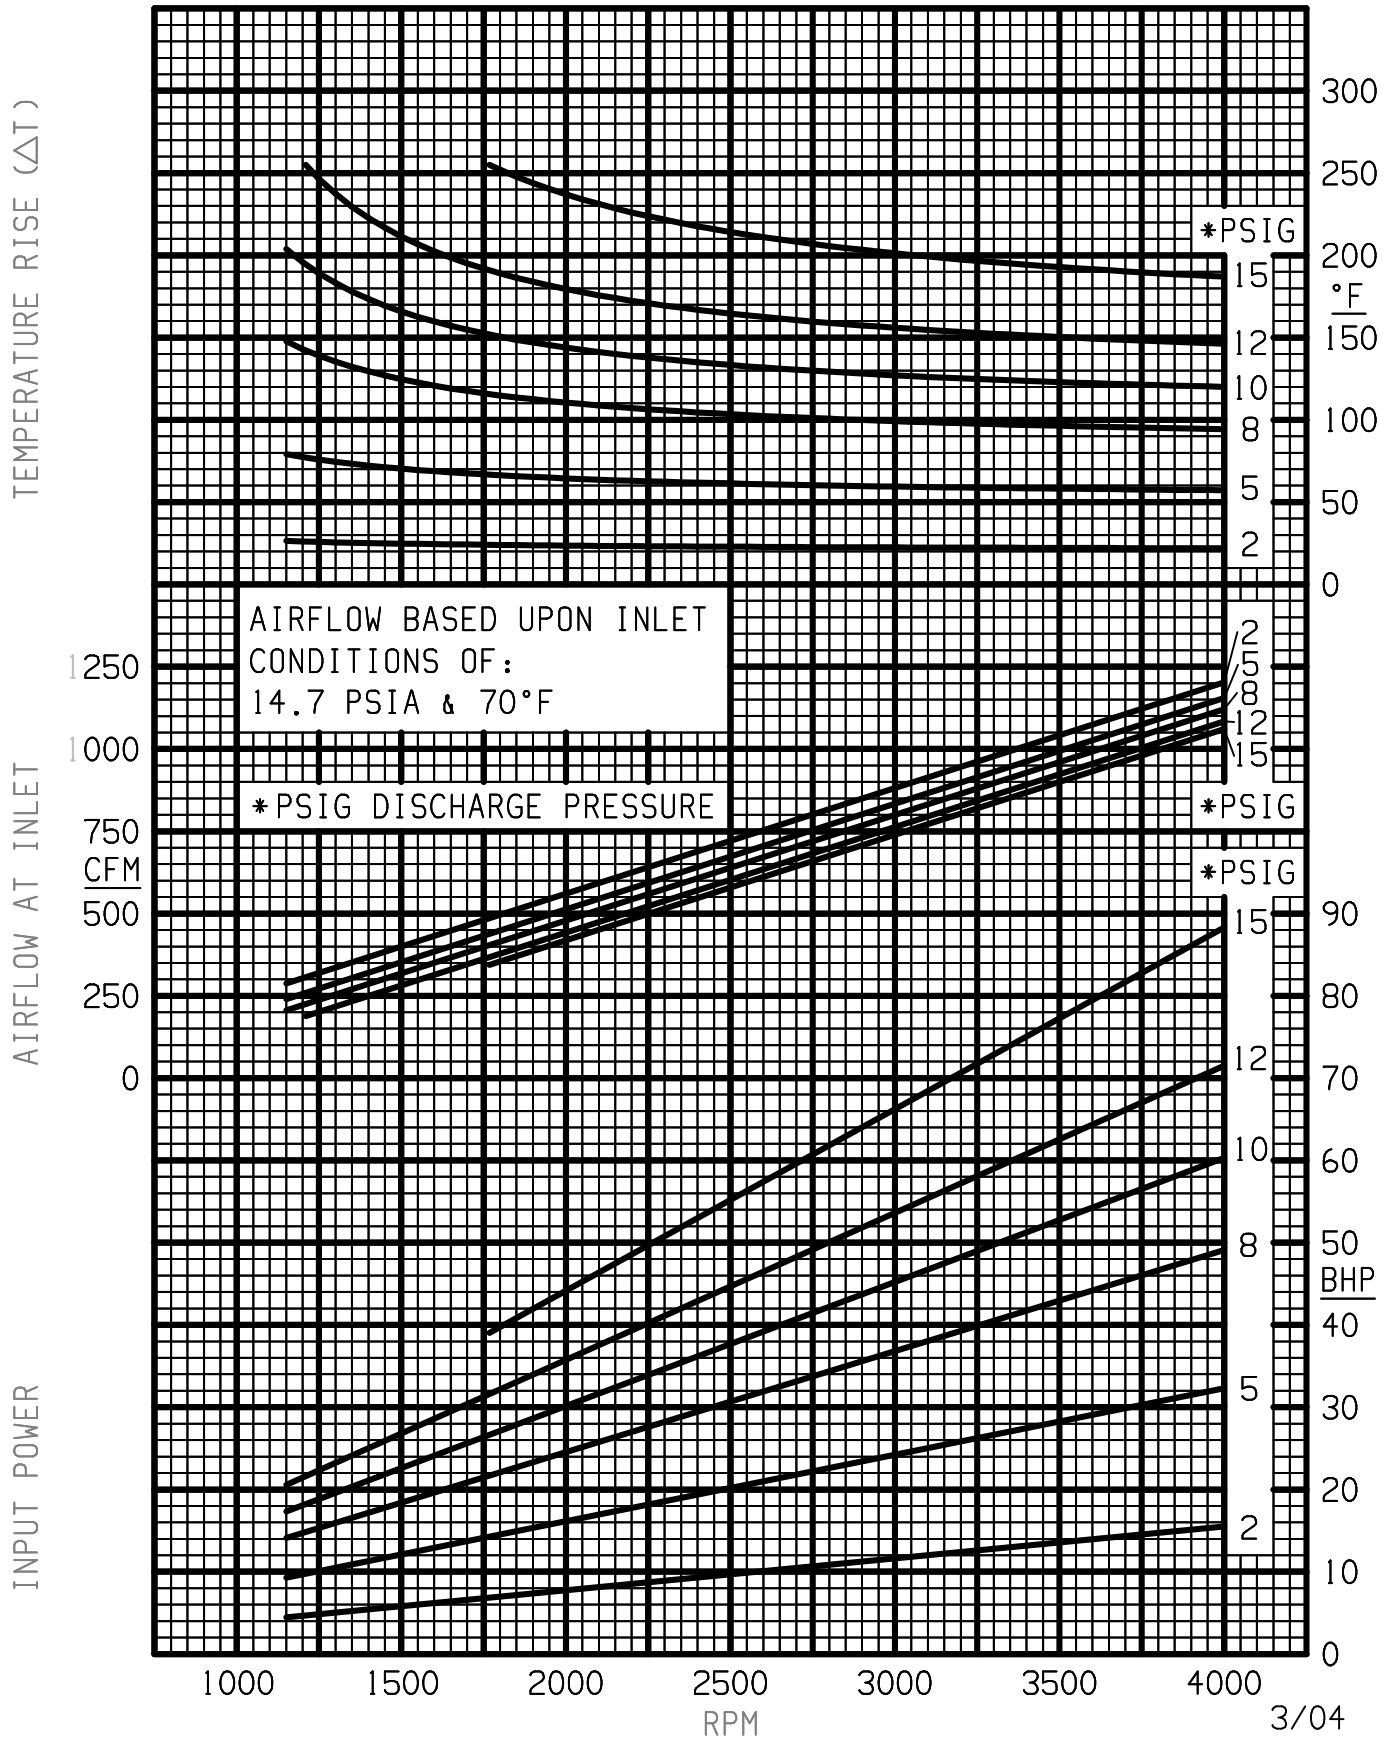

4512 EQUALIZER[®] DF[™] PRESSURE CURVE

(.321 CFR DISPL.)

4512 EQUALIZER[®] DF[™] VACUUM CURVE

(.321 CFR DISPL.)