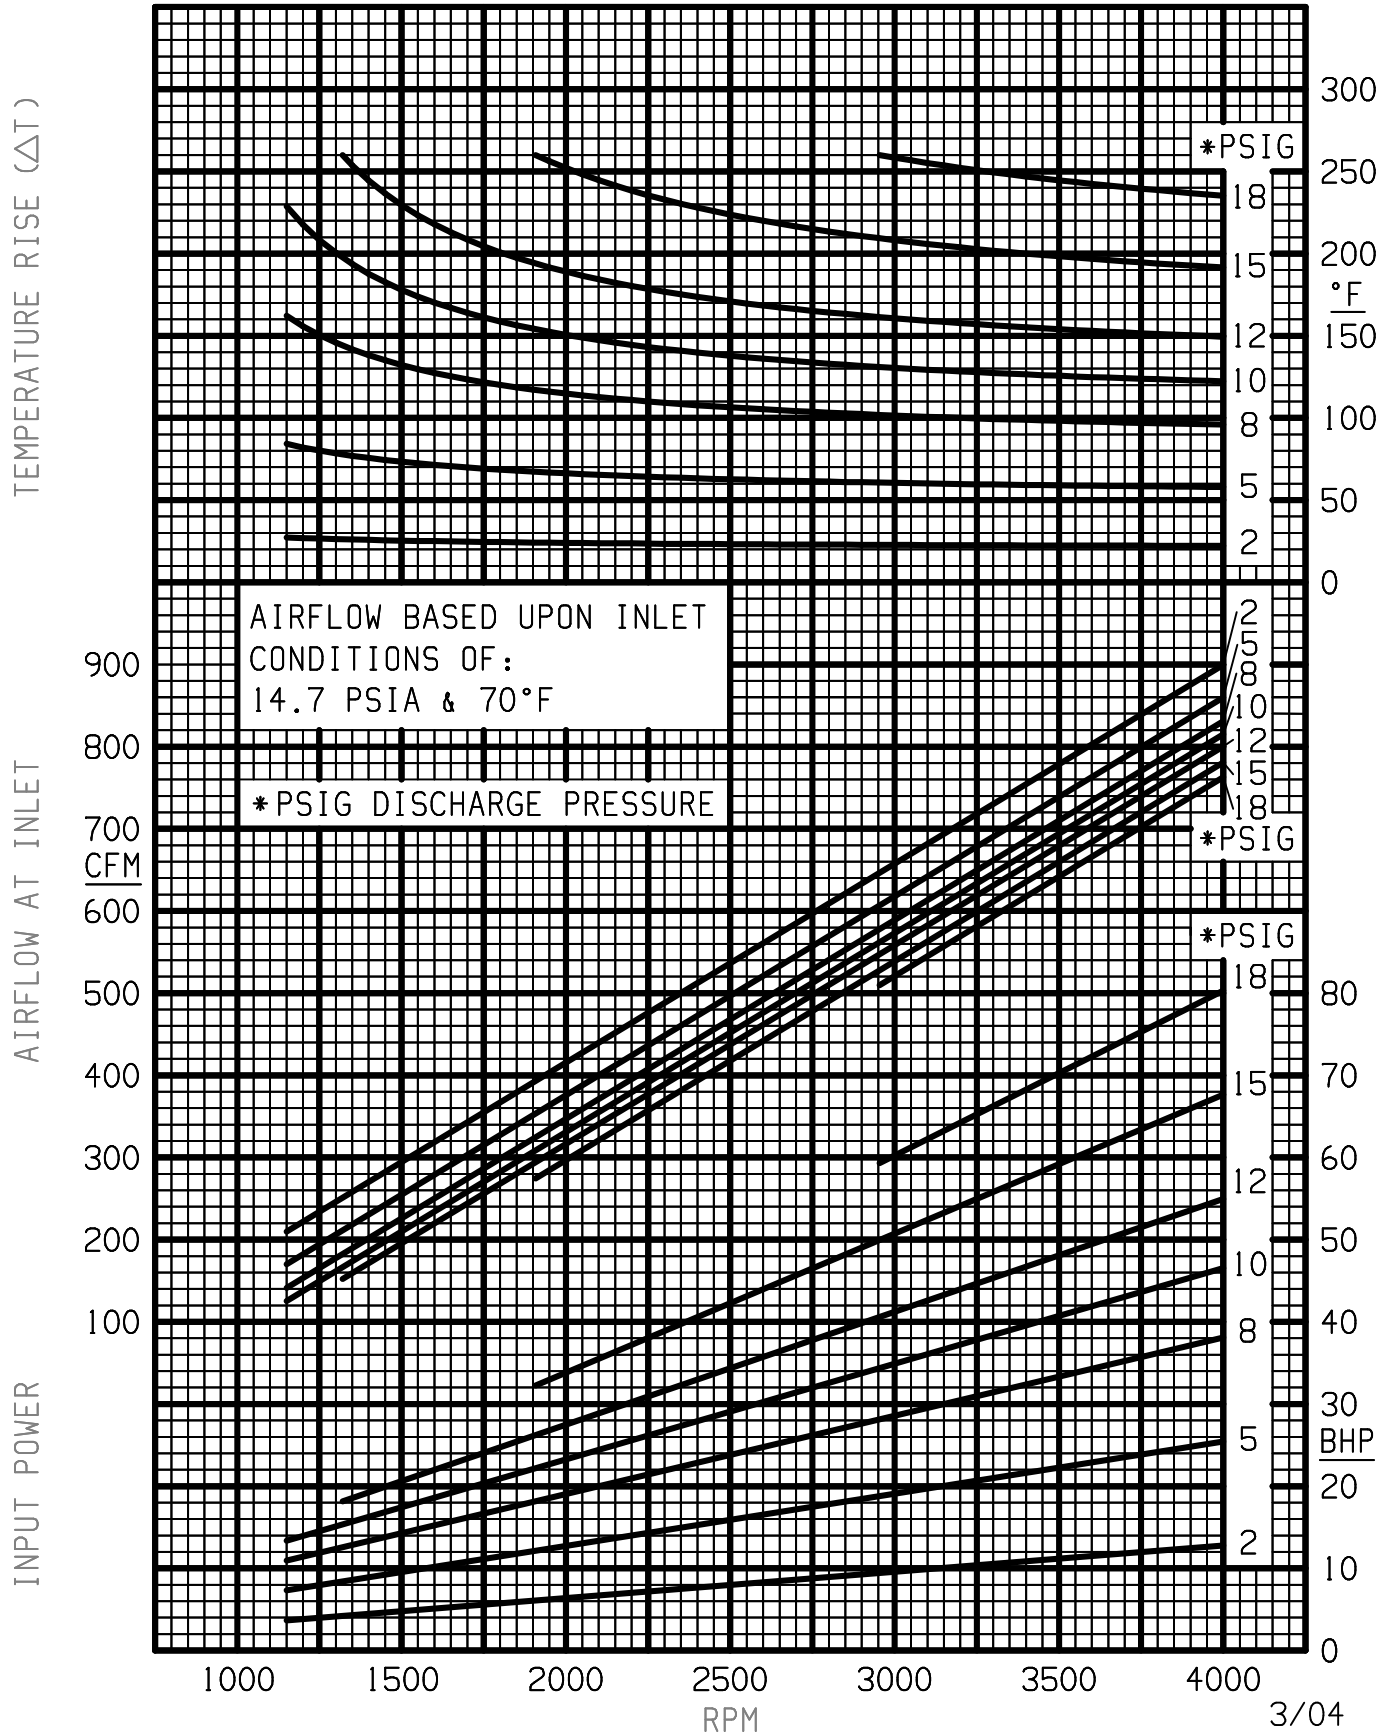

4509 EQUALIZER[®] DF[™] PRESSURE CURVE

(.242 CFR DISPL.)

4509 EQUALIZER[®] DF[™] VACUUM CURVE

(.242 CFR DISPL.)