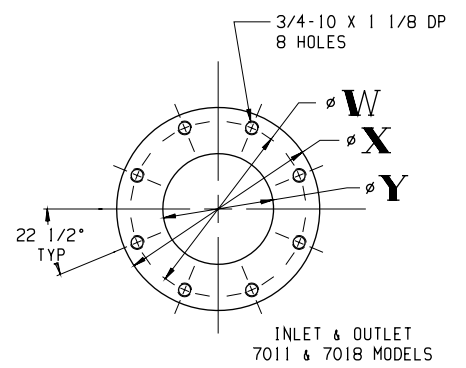

BLOWER MODEL	A	B	C	D	E	F	G	H	J	∅W	∅X	∅Y	WEIGHT LBS
7006	20 5/16	10 5/16	5 15/16	11 3/4	4 NPT	4 7/8	9 11/16	20 11/16	1 5/16	—	—	—	425
7011	25 5/16	12 13/16	8 7/16	16 3/4	6 FLG	7 3/8	8 1/2	19 1/2	2 1/2	9 1/2	11	6	555
7018	32 5/16	16 5/16	11 15/16	23 3/4	8 FLG	10 7/8	8 1/2	19 1/2	2 1/2	11 3/4	13 1/2	8	675

7011 LEFT DRIVE SHOWN

BOTTOM VIEW OF FEET

NOTE:
REFER TO CURRENT MAINTENANCE
MANUAL FOR SERVICE INSTRUCTIONS

Tuthill Springfield, MO USA
PUMP YOUR HEART INTO IT tuthillvacumblower.com

CP SERIES OUTLINE DRAWING

7000 VERTICAL FLOW-GREASE DRIVE

DR BD 8-16-04 CH BD 3-1-05

SIZE# C4 SCALE# 3/16 WT LBS