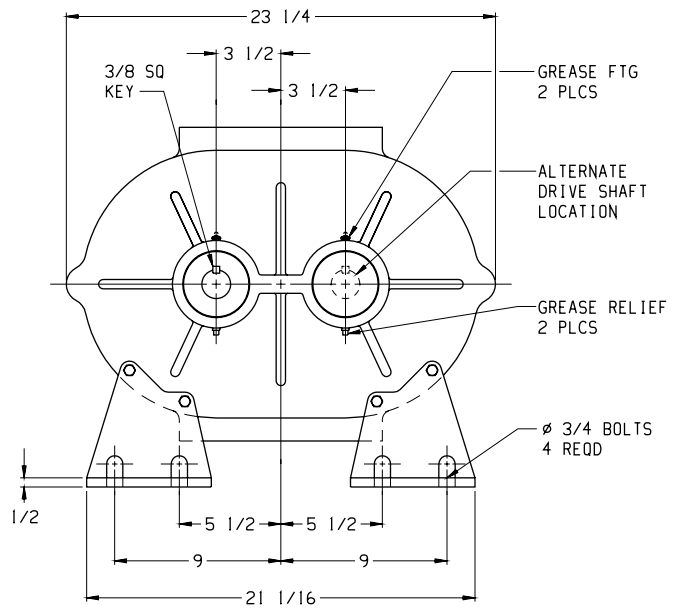

BLOWER MODEL	A	B	C	D	E	F	G	H	J	∅W	∅X	∅Y	WEIGHT LBS
7006	20 5/16	10 5/16	5 15/16	11 3/4	4 NPT	4 7/8	9 11/16	20 11/16	1 5/16	—	—	—	425
7011	25 5/16	12 13/16	8 7/16	16 3/4	6 FLG	7 3/8	8 1/2	19 1/2	2 1/2	9 1/2	11	6	555
7018	32 5/16	16 5/16	11 15/16	23 3/4	8 FLG	10 7/8	8 1/2	19 1/2	2 1/2	11 3/4	13 1/2	8	675

7011 LEFT DRIVE SHOWN

BOTTOM VIEW OF FEET

NOTE:
REFER TO CURRENT MAINTENANCE
MANUAL FOR SERVICE INSTRUCTIONS

Tuthill Springfield, MO USA
PUMP YOUR HEART INTO IT tuthillvacumblower.com

CP SERIES OUTLINE DRAWING

7000 VERTICAL FLOW-GREASE DRIVE

DR BD 8-16-04 CH BD 3-1-05

SIZE# C4 SCALE# 3/16 WT LBS