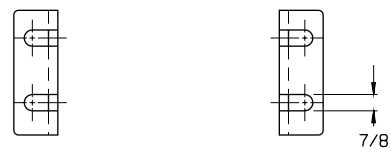

BLOWER MODEL	A	B	C	D	E	F	G	H	J	∅W	∅X	∅Y	WEIGHT LBS
7006	20 5/16	10 5/16	5 15/16	11 3/4	4 NPT	4 7/8	9 11/16	20 11/16	1 5/16	—	—	—	425
7011	25 5/16	12 13/16	8 7/16	16 3/4	6 FLG	7 3/8	8 1/2	19 1/2	2 1/2	9 1/2	11	6	555
7018	32 5/16	16 5/16	11 15/16	23 3/4	8 FLG	10 7/8	8 1/2	19 1/2	2 1/2	11 3/4	13 1/2	8	675

7011 LEFT DRIVE SHOWN

BOTTOM VIEW OF FEET

NOTE:
REFER TO CURRENT MAINTENANCE
MANUAL FOR SERVICE INSTRUCTIONS

Tuthill Springfield, MO USA
PUMP YOUR HEART INTO IT tuthillvacumblower.com

CP SERIES OUTLINE DRAWING

7000 VERTICAL FLOW-GREASE DRIVE

DR BD 8-16-04 CH BD 3-1-05

SIZE# C4 SCALE# 3/16 WT LBS