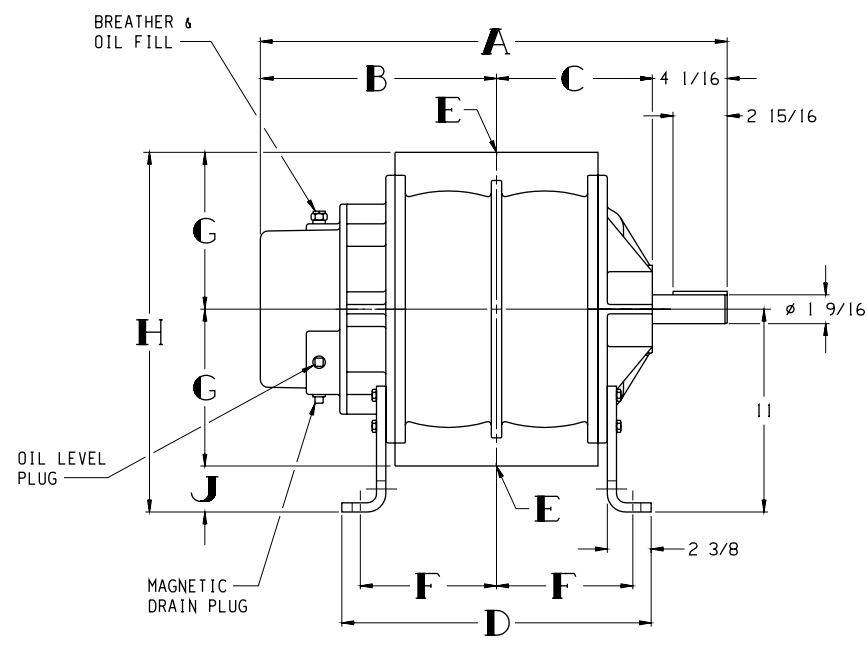

BLOWER MODEL	A	B	C	D	E	F	G	H	J	∅W	∅X	∅Y	WEIGHT LBS
7006	20 5/16	10 5/16	5 15/16	11 3/4	4 NPT	4 7/8	9 11/16	20 11/16	1 5/16	—	—	—	425
7011	25 5/16	12 13/16	8 7/16	16 3/4	6 FLG	7 3/8	8 1/2	19 1/2	2 1/2	9 1/2	11	6	555
7018	32 5/16	16 5/16	11 15/16	23 3/4	8 FLG	10 7/8	8 1/2	19 1/2	2 1/2	11 3/4	13 1/2	8	675

7011 LEFT DRIVE SHOWN

BOTTOM VIEW OF FEET

NOTE:
REFER TO CURRENT MAINTENANCE
MANUAL FOR SERVICE INSTRUCTIONS

Tuthill Springfield, MO USA
PUMP YOUR HEART INTO IT tuthillvacumblower.com

CP SERIES OUTLINE DRAWING

7000 VERTICAL FLOW-GREASE DRIVE

DR BD 8-16-04 CH BD 3-1-05

SIZE# C4 SCALE# 3/16 WT LBS