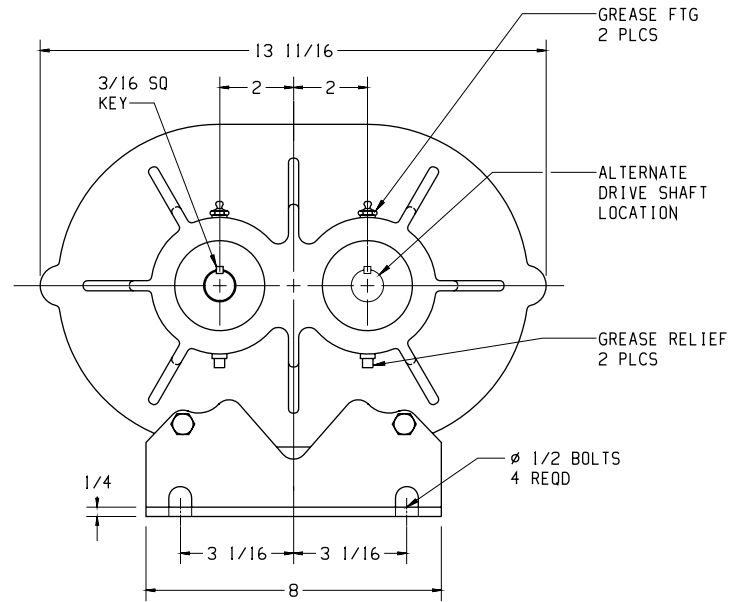

BLOWER MODEL	A	B	C	D	E	F		WEIGHT LBS
						MIN	MAX	
4002	12 15/16	6 1/4	3 11/16	7 1/4	1 1/2 NPT	2 5/8	2 7/8	95
4005	15 11/16	7 5/8	5 1/16	10	2 1/2 NPT	4	4 1/4	119
4007	17 7/16	8 1/2	5 15/16	11 3/4	3 NPT	4 7/8	5 1/8	138

4005 LEFT DRIVE SHOWN

BOTTOM VIEW OF FEET

NOTE:
REFER TO CURRENT MAINTENANCE
MANUAL FOR SERVICE INSTRUCTIONS

Tuthill Springfield, MO USA
PUMP YOUR HEART INTO IT tuthillvacuumblower.com

CP SERIES OUTLINE DRAWING

4000 - VERTICAL FLOW-GREASE DRIVE

DR BD 3-8-05 CH BD 3-8-05

SIZE# C4 SCALE# 3/8 WT LBS