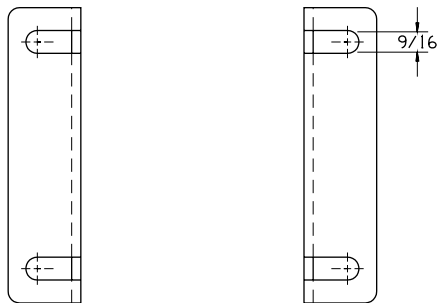

BLOWER MODEL	A	B	C	D	E	F		WEIGHT LBS
						MIN	MAX	
4002	12 15/16	6 1/4	3 11/16	7 1/4	1 1/2 NPT	2 5/8	2 7/8	95
4005	15 11/16	7 5/8	5 1/16	10	2 1/2 NPT	4	4 1/4	119
4007	17 7/16	8 1/2	5 15/16	11 3/4	3 NPT	4 7/8	5 1/8	138

4005 LEFT DRIVE SHOWN

BOTTOM VIEW OF FEET

NOTE:
REFER TO CURRENT MAINTENANCE
MANUAL FOR SERVICE INSTRUCTIONS

Tuthill Springfield, MO USA
PUMP YOUR HEART INTO IT tuthillvacuumblower.com

CP SERIES OUTLINE DRAWING

4000 - VERTICAL FLOW-GREASE DRIVE

DR BD 3-8-05 CH BD 3-8-05

SIZE# C4 SCALE# 3/8 WT LBS