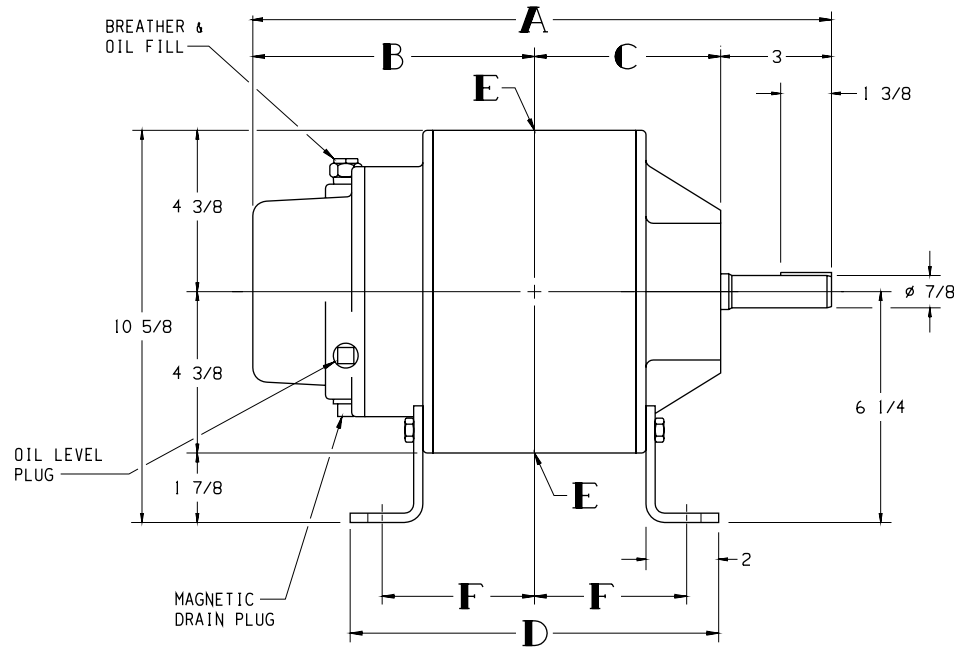

BLOWER MODEL	A	B	C	D	E	F		WEIGHT LBS
						MIN	MAX	
4002	12 15/16	6 1/4	3 11/16	7 1/4	1 1/2 NPT	2 5/8	2 7/8	95
4005	15 11/16	7 5/8	5 1/16	10	2 1/2 NPT	4	4 1/4	119
4007	17 7/16	8 1/2	5 15/16	11 3/4	3 NPT	4 7/8	5 1/8	138

4005 LEFT DRIVE SHOWN

BOTTOM VIEW OF FEET

NOTE:
REFER TO CURRENT MAINTENANCE
MANUAL FOR SERVICE INSTRUCTIONS

Tuthill Springfield, MO USA
PUMP YOUR HEART INTO IT tuthillvacuumblower.com

CP SERIES OUTLINE DRAWING

4000 - VERTICAL FLOW-GREASE DRIVE

DR BD 3-8-05 CH BD 3-8-05

SIZE# C4 SCALE# 3/8 WT LBS