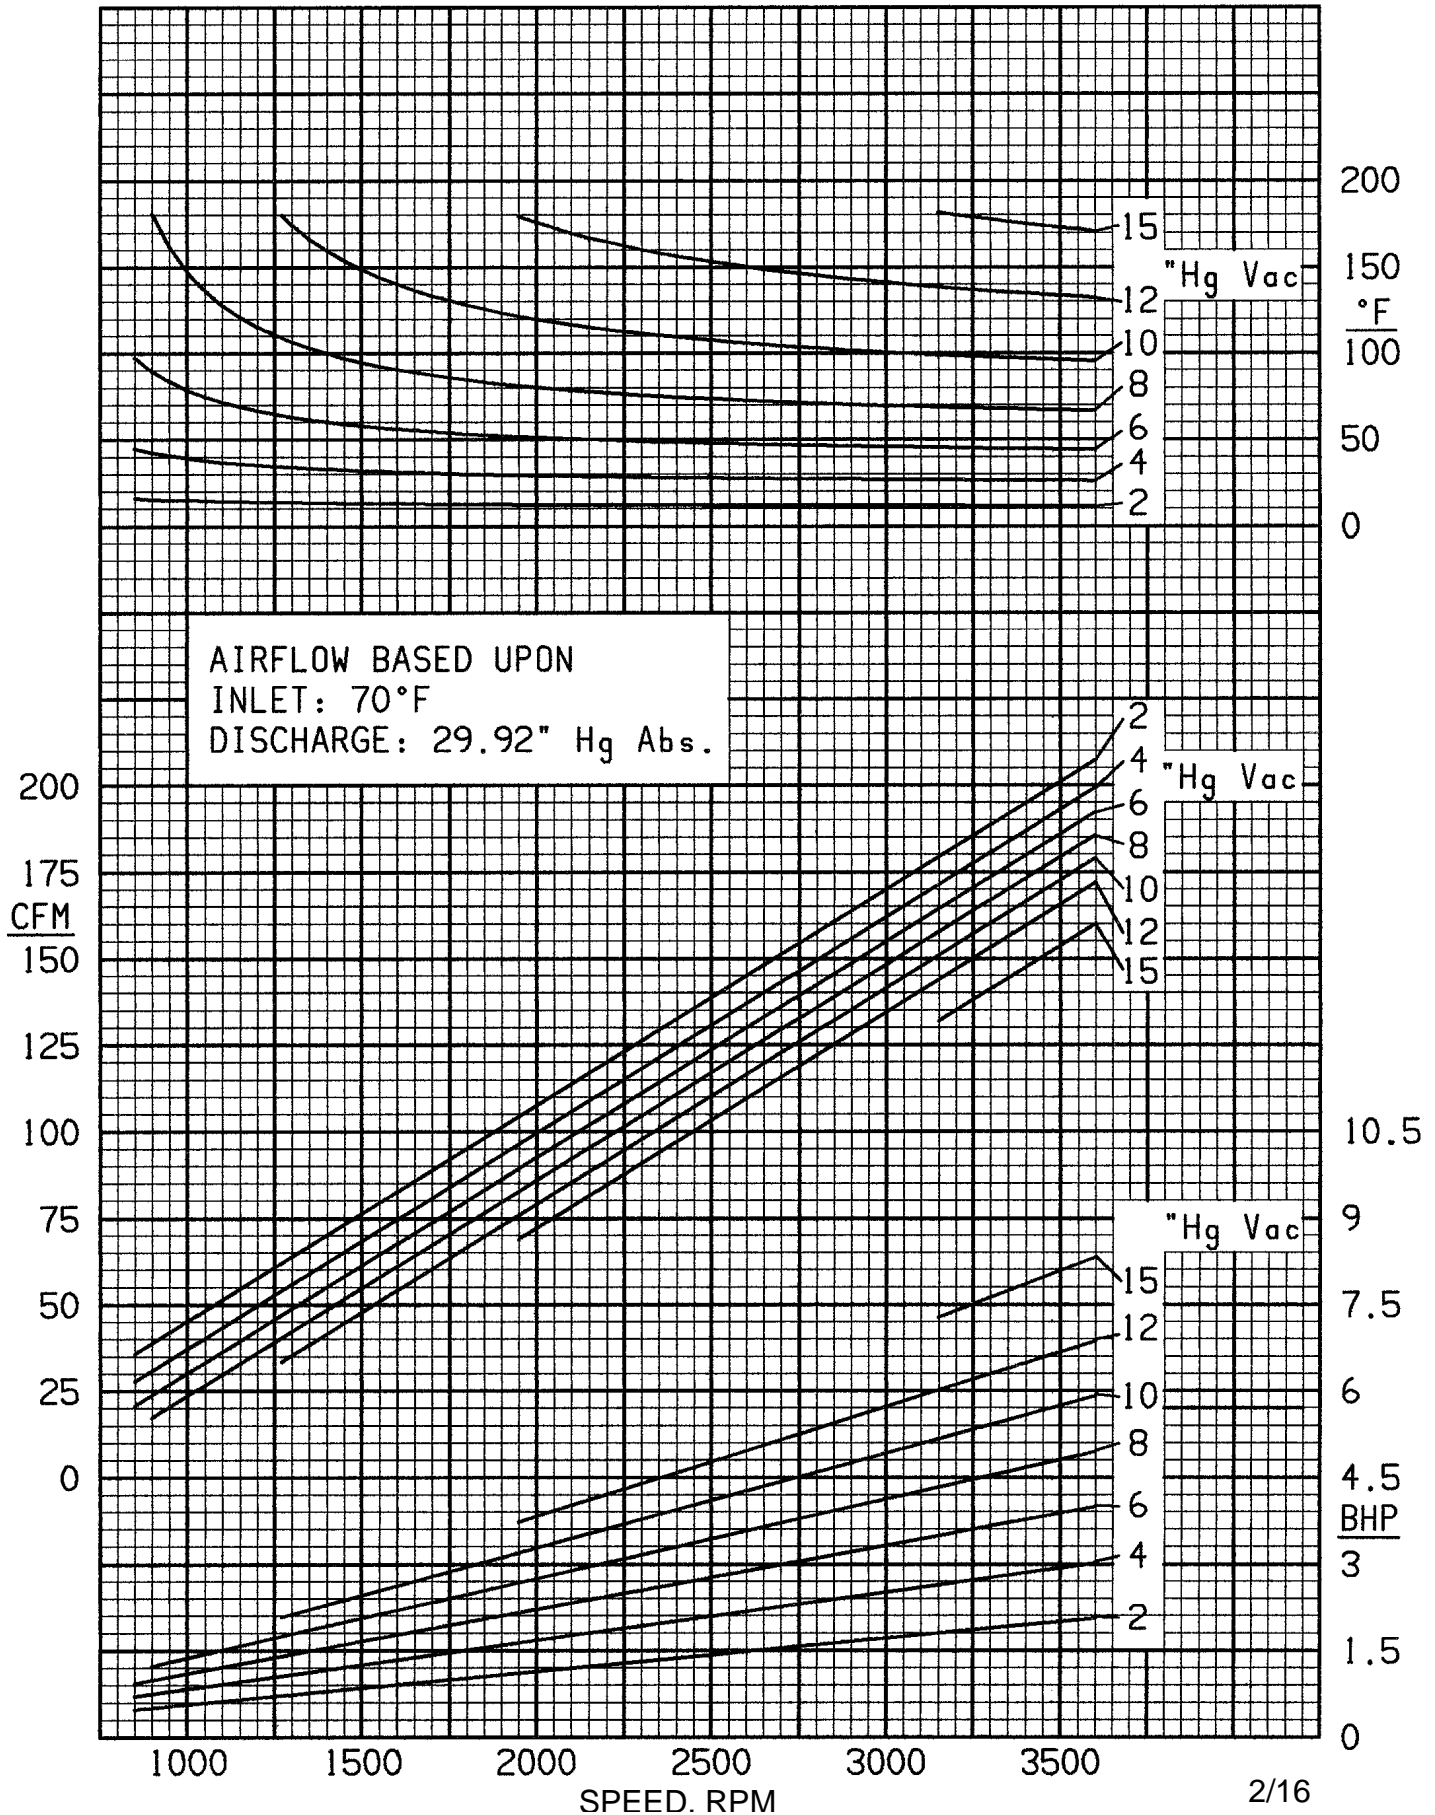

# CP 3003 TRI-LOBE BLOWER VACUUM CURVE

0.062 CFR DISPL

# CP 3003 TRI-LOBE BLOWER PRESSURE CURVE

0.062 CFR DISPL