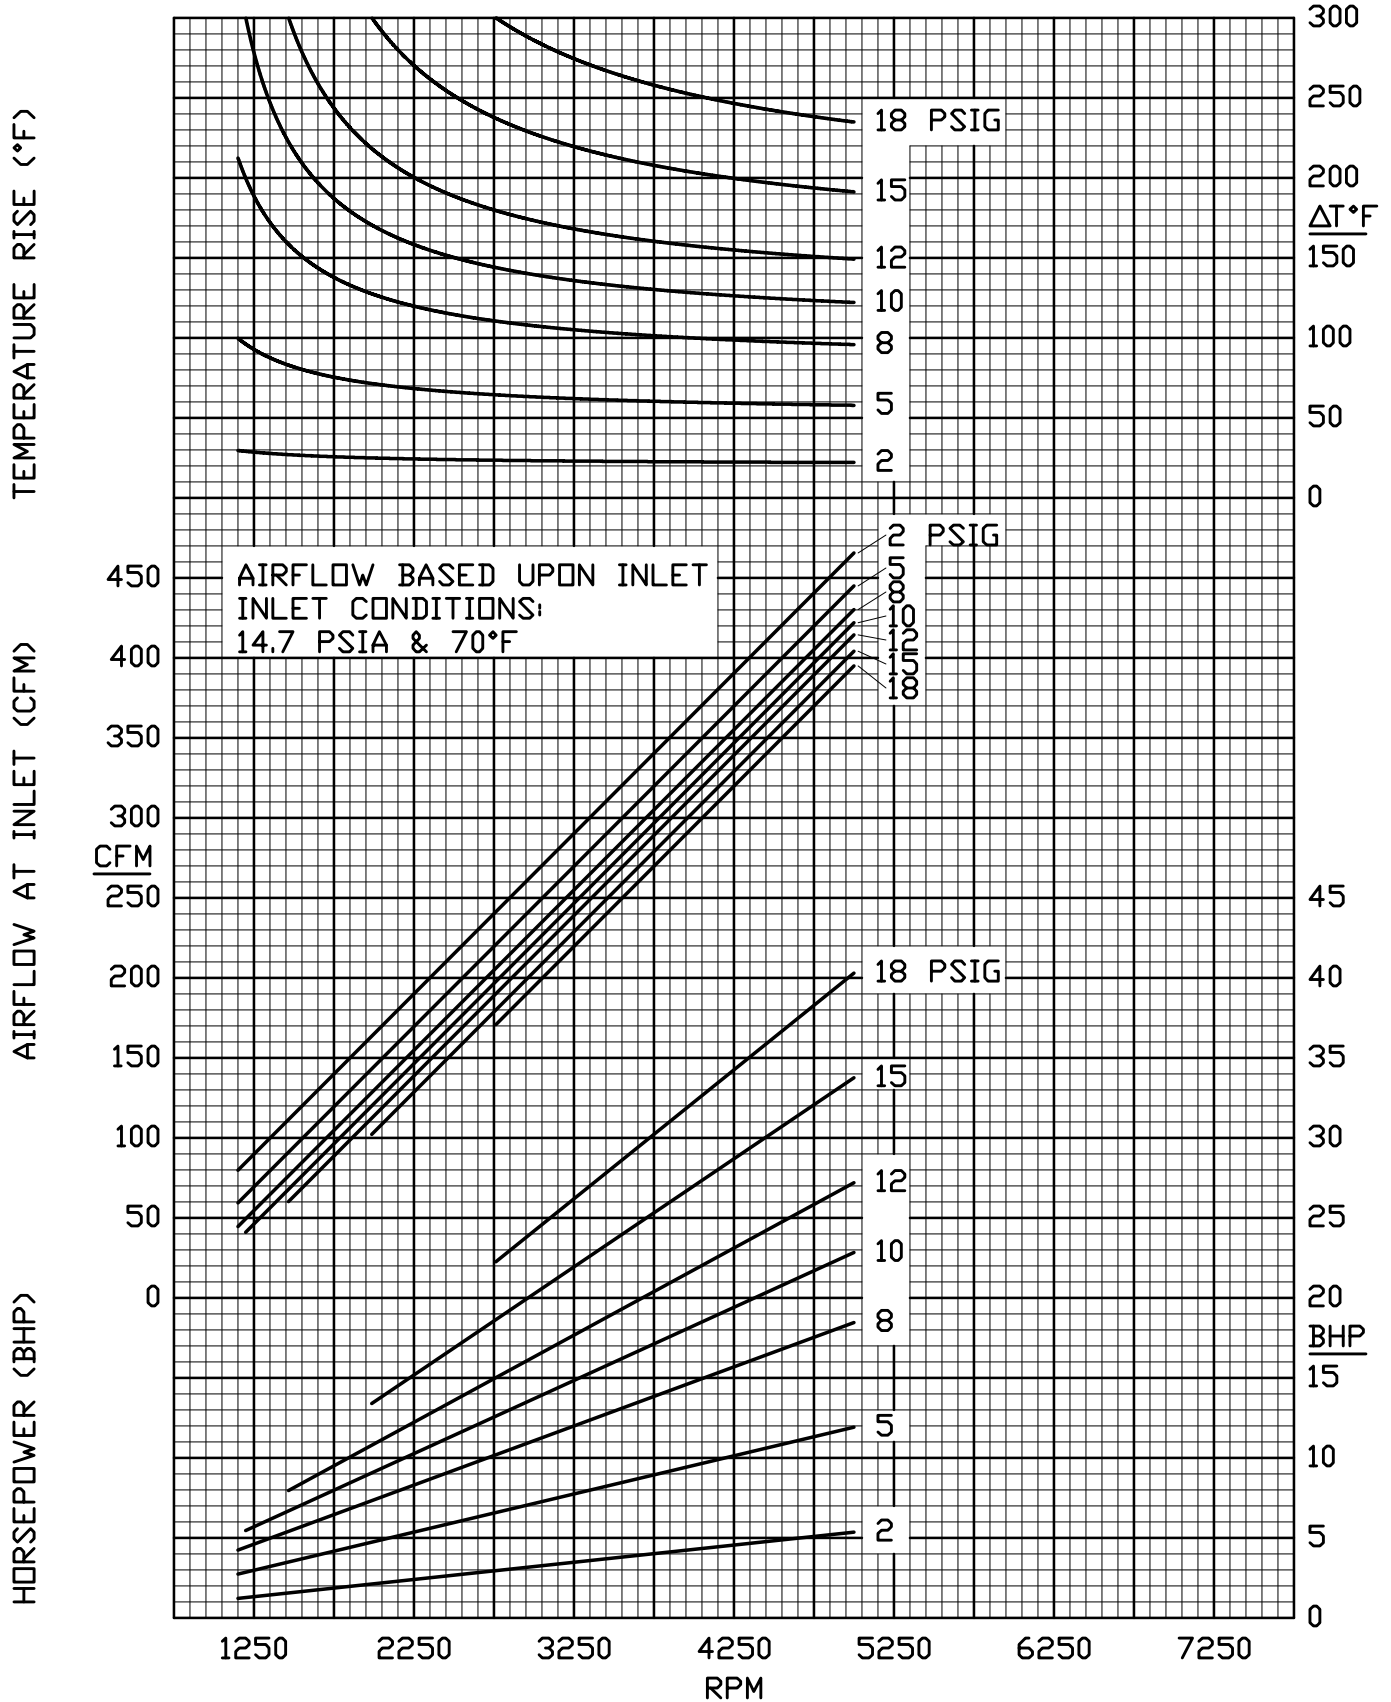

3208 QX 3 LOBE PRESSURE SLIP CURVE

(0.100 CFR DISPL.)

3208 QX 3 LOBE VACUUM SLIP CURVE

(0.100 CFR DISPL.)